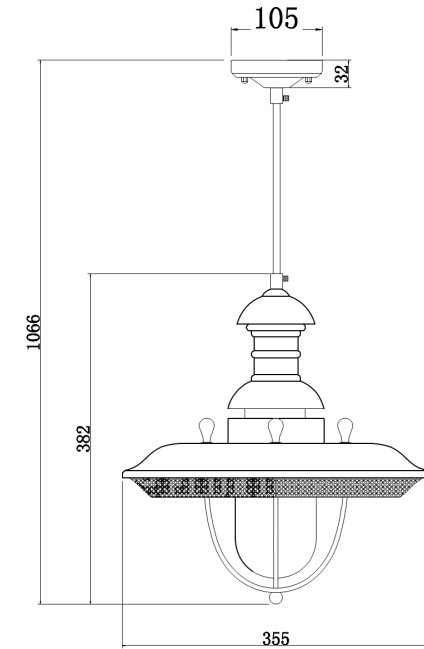

Instruction

Collection: OUTDOOR
Series: MAGNIFICENT MILE
Model: S105-106-41-G
Ceiling

Recommendation: use with LED bulbs

- Ceiling

1 x E27 (60W)

MAYTONI
DECORATIVE LIGHTING

www.maytoni.de