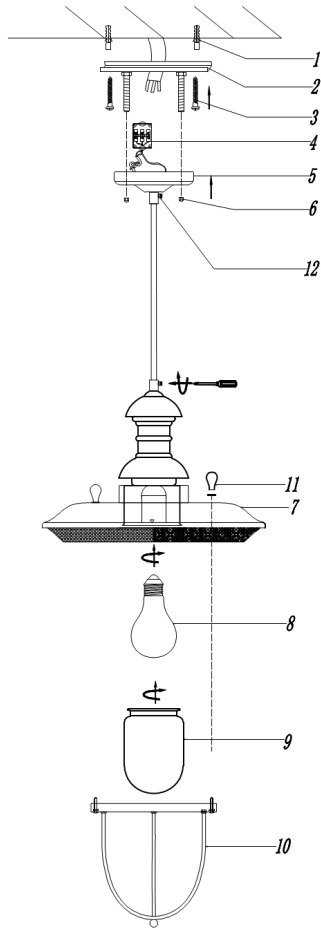

Instruction

Collection: OUTDOOR
Series: MAGNIFICENT MILE
Model: S105-106-41-G
Ceiling

Recommendation: use with LED bulbs

- Ceiling

1 x E27 (60W)

MAYTONI
DECORATIVE LIGHTING

www.maytoni.de