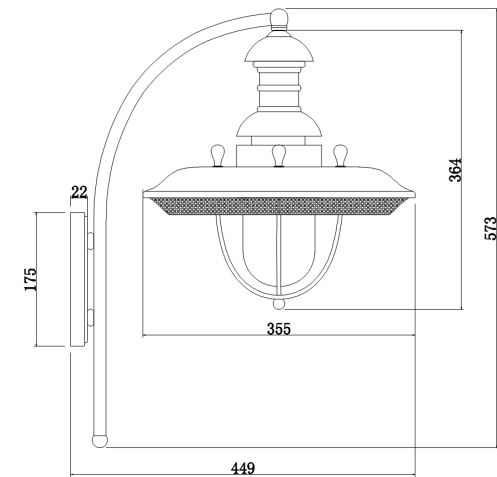

Instruction

Collection: OUTDOOR
Series: MAGNIFICENT MILE
Model: S105-57-01-G
Wall

Recommendation: use with LED bulbs

- Wall

1 x E27 (60W)

MAYTONI
DECORATIVE LIGHTING

www.maytoni.de