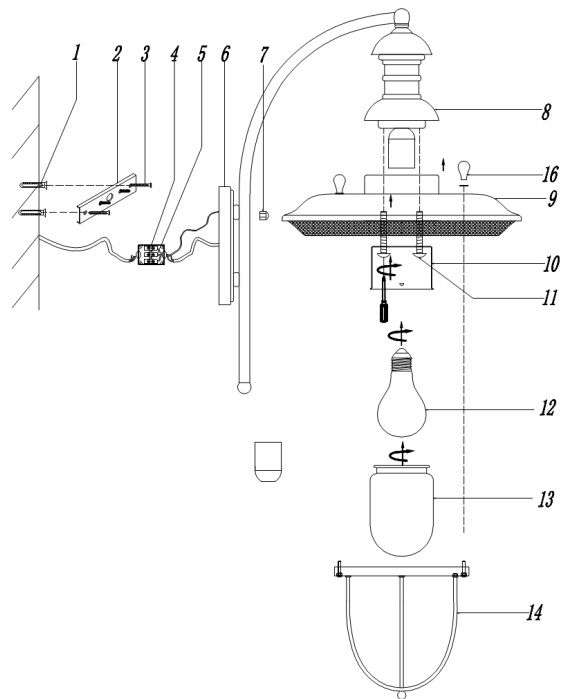

Instruction

Collection: OUTDOOR
Series: MAGNIFICENT MILE
Model: S105-57-01-G
Wall

Recommendation: use with LED bulbs

- Wall

1 x E27 (60W)

MAYTONI
DECORATIVE LIGHTING

www.maytoni.de