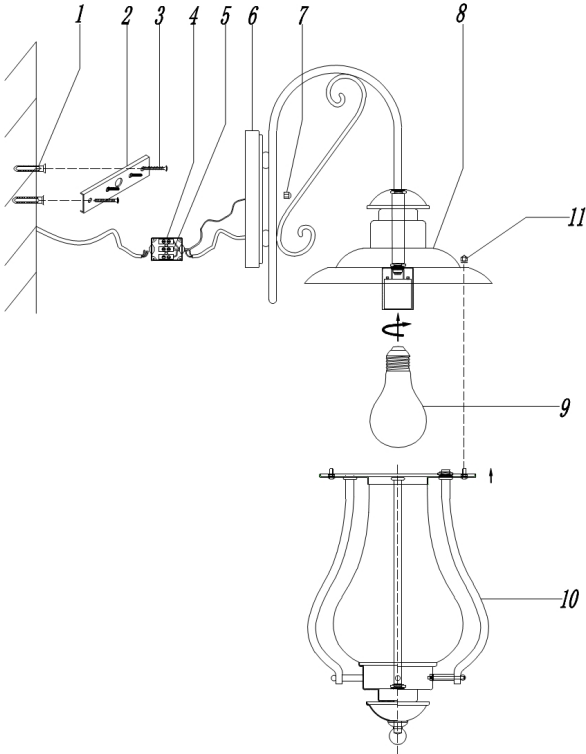

Instruction

Collection: OUTDOOR
Series: LA RAMBLA
Model: S104-60-01-R
Wall

Recommendation: use with LED bulbs

- Wall

1 x E27 (60W)

MAYTONI
DECORATIVE LIGHTING

www.maytoni.de