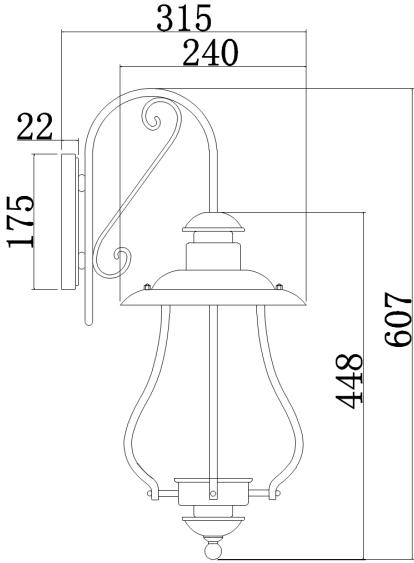

Instruction

Collection: OUTDOOR
Series: LA RAMBLA
Model: S104-60-01-R
Wall

Recommendation: use with LED bulbs

- Wall

1 x E27 (60W)

MAYTONI
DECORATIVE LIGHTING

www.maytoni.de