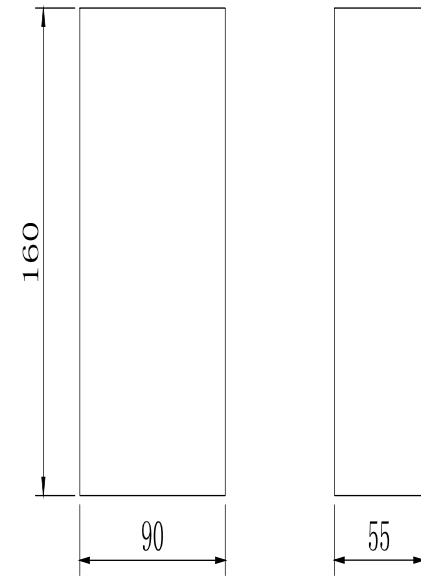

Instruction

O581WL-L6B

MAX 6W
480 Lumen

Model: O581WL-L6B
Collection: Outdoor
Series: Times Square

Wall Lamps