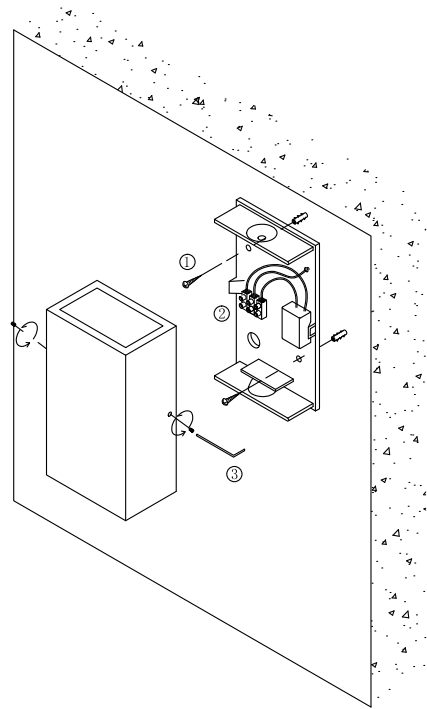

Instruction

O581WL-L6B

MAX 6W
480 Lumen

Model: O581WL-L6B
Collection: Outdoor
Series: Times Square

Wall Lamps