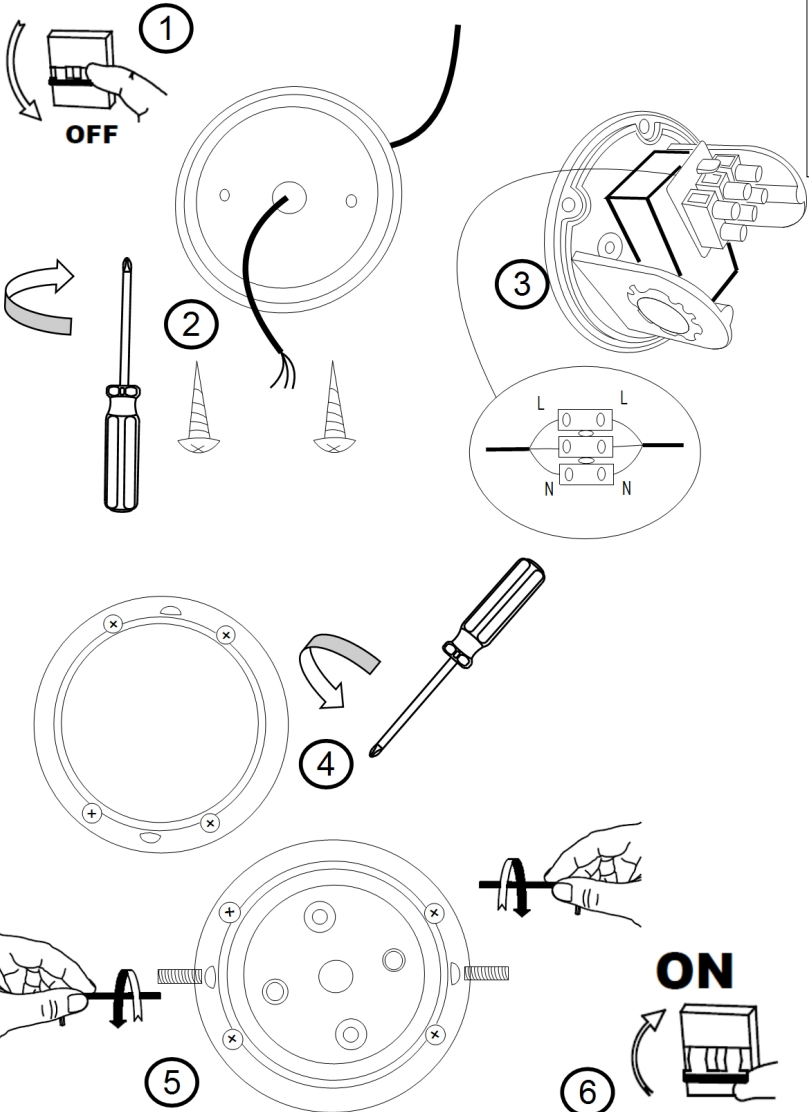

Instruction

Collection: OUTDOOR
Series: GANSEVOORT
Model: O575WL-L6B
Wall

max 6W
460 LM

MAYTONI
DECORATIVE LIGHTING

www.maytoni.de