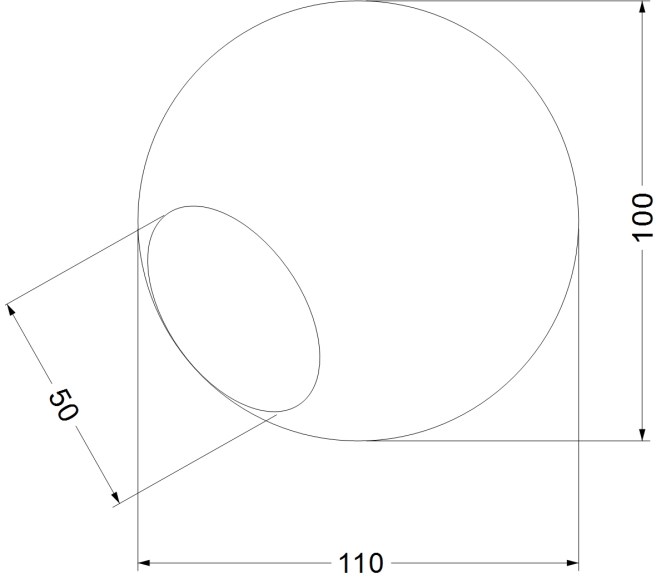

Instruction

Collection: OUTDOOR
Series: GANSEVOORT
Model: O575WL-L6B
Wall

max 6W
460 LM

MAYTONI
DECORATIVE LIGHTING

www.maytoni.de