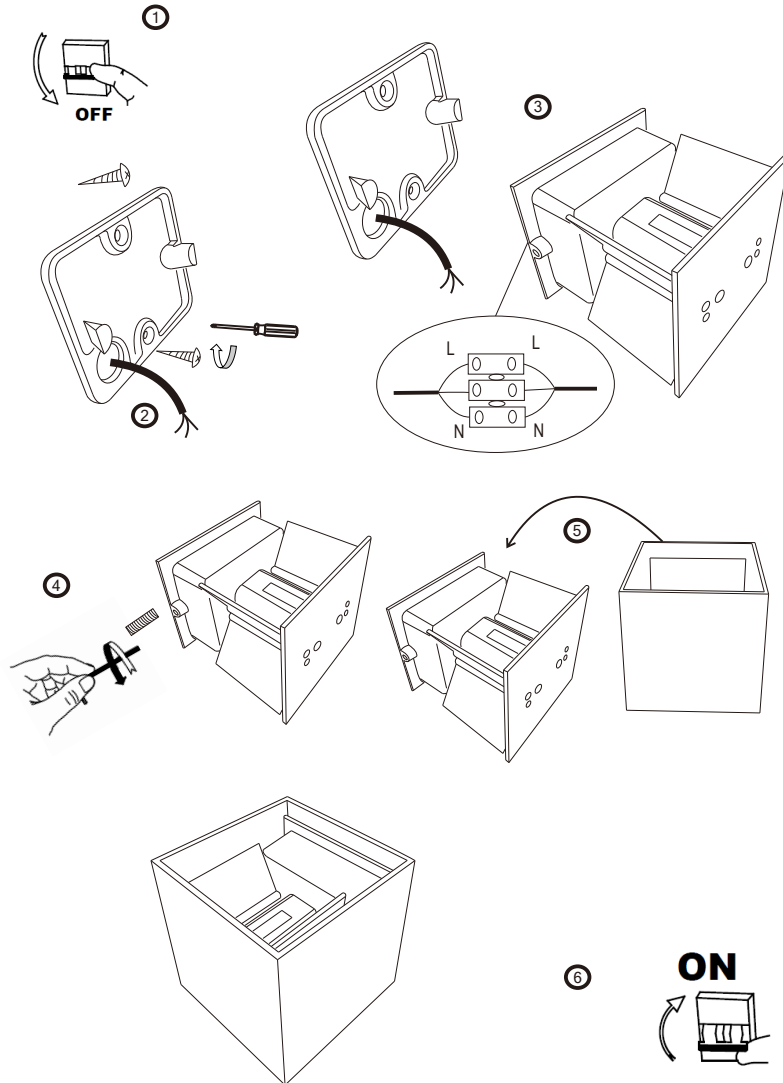

Instruction

O572WL-L6W

MAX 6W
400 Lumen

Model: O572WL-L6W
Collection: Outdoor
Series: Fulton

Wall Lamps