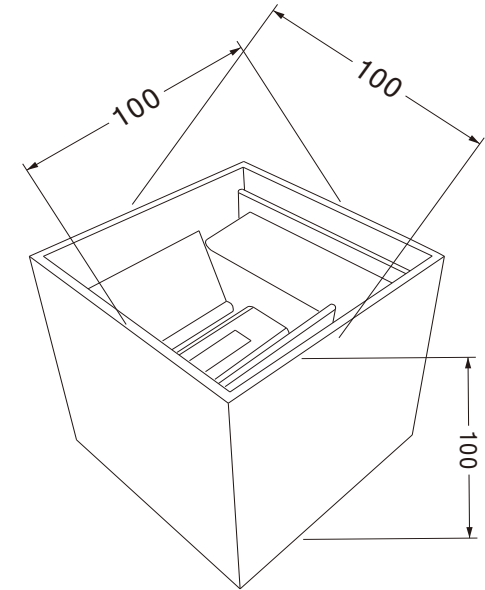

Instruction

O572WL-L6W

MAX 6W
400 Lumen

Model: O572WL-L6W
Collection: Outdoor
Series: Fulton

Wall Lamps