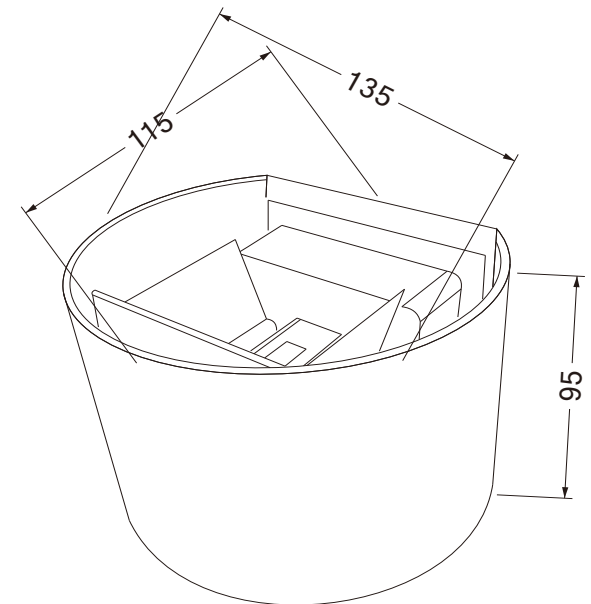

Instruction

O573WL-L6GR

MAX 6W
400 Lumen

Model: O573WL-L6GR
Collection: Outdoor
Series: Fulton

Wall Lamps