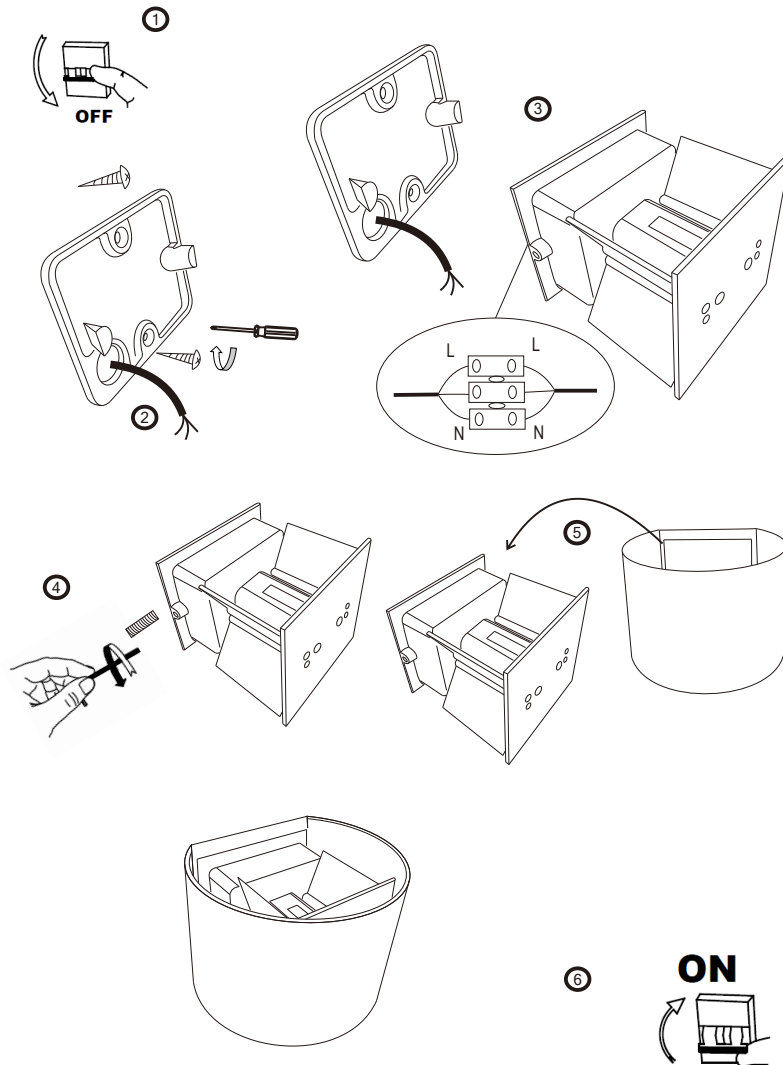

Instruction

O573WL-L6GR

MAX 6W
400 Lumen

Model: O573WL-L6GR
Collection: Outdoor
Series: Fulton

Wall Lamps