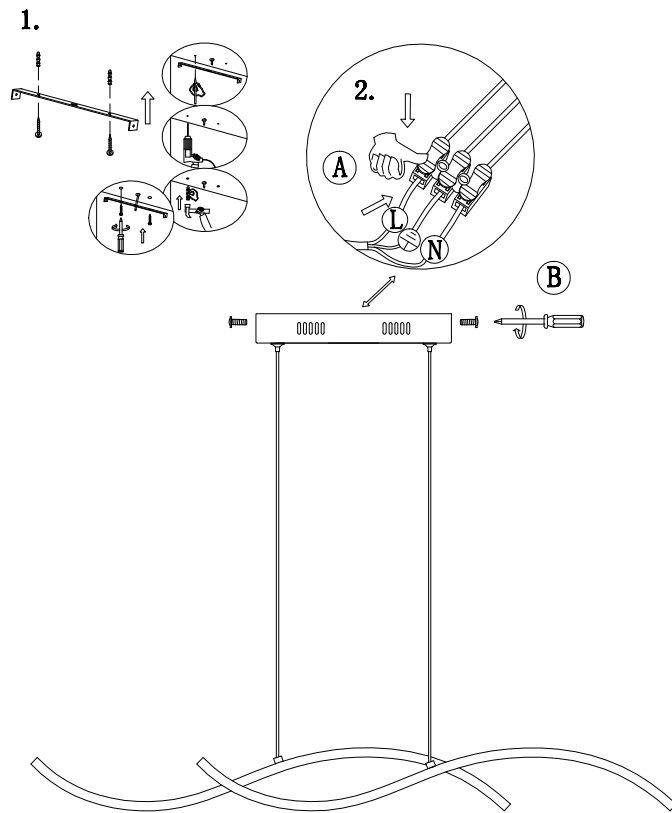

Instruction

MOD200-10-N

MAX 37W
2300 Lumen

Model: MOD200-10-N
Collection: Modern
Series: Ellis

Pendant Lamps