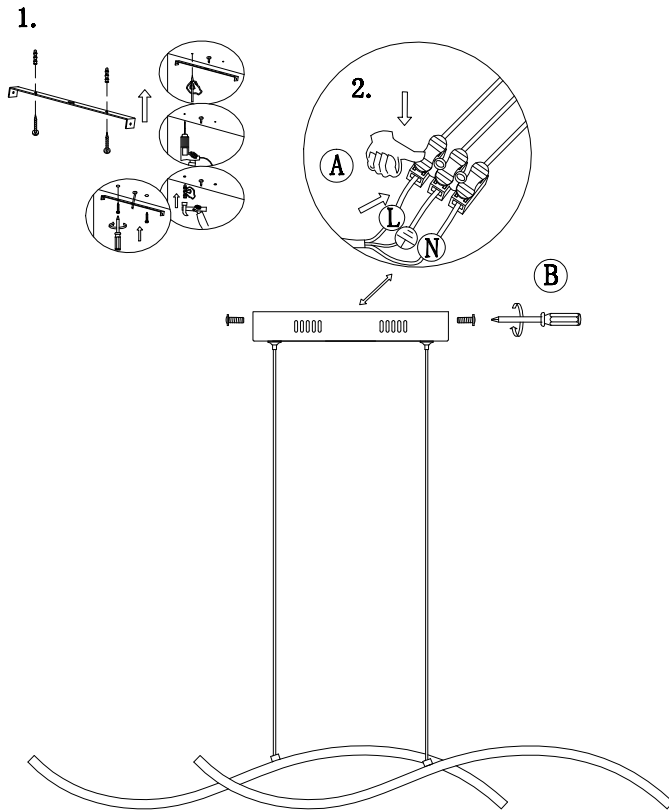

Instruction

MOD200-70-N

MAX 26W
1700 Lumen

Model: MOD200-70-N
Collection: Modern
Series: Ellis

Pendant Lamps