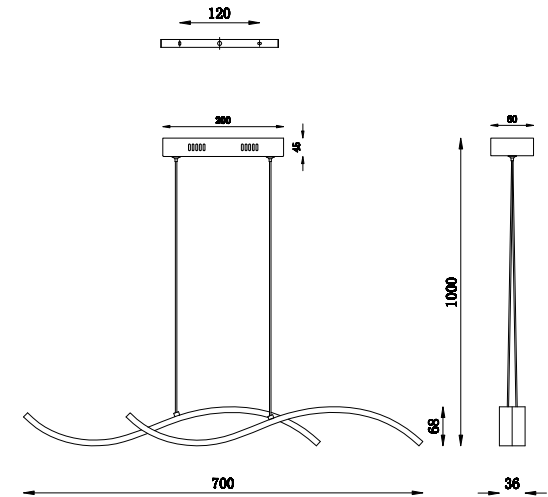

Instruction

MOD200-70-N

MAX 26W
1700 Lumen

Model: MOD200-70-N
Collection: Modern
Series: Ellis

Pendant Lamps