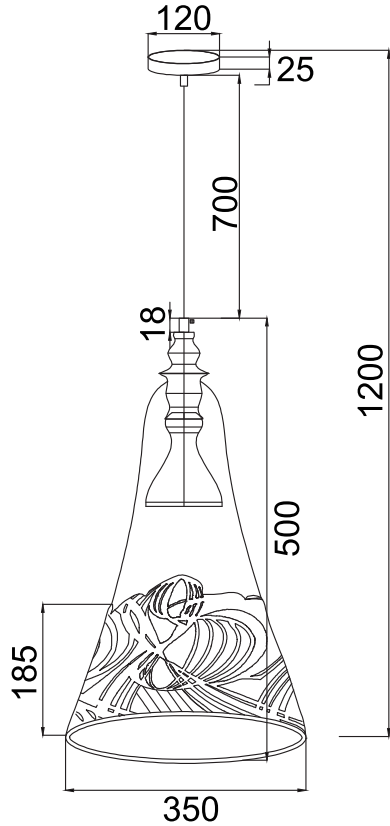

# Instruction

Collection: Pendant  
Series: Elva  
Model: P229-PL-01-W  
Suspended

1 x E27 (60w)

**MAYTONI**  
DECORATIVE LIGHTING

[www.maytoni.de](http://www.maytoni.de)