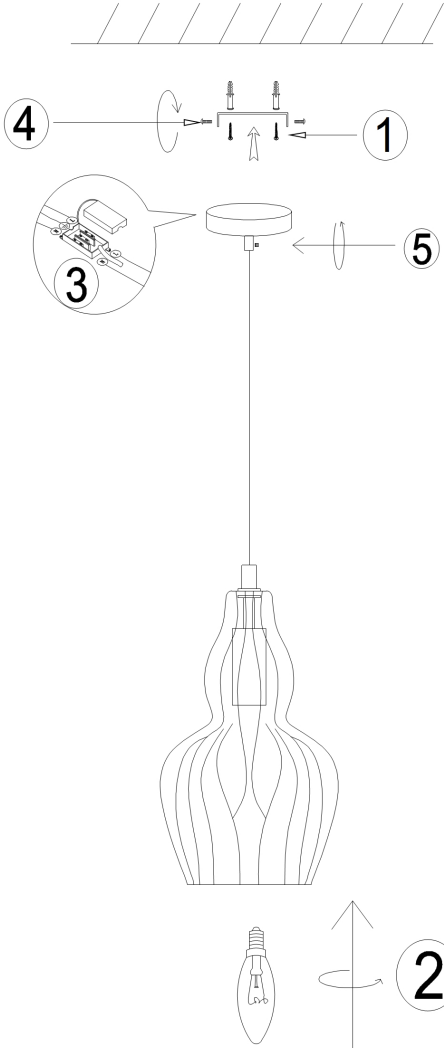

# Instruction

Collection: PENDANT  
Series: EUSTOMA  
Model: MOD238-PL-01-BL  
Ceiling

  
1 x E14 (40W)

**MAYTONI**  
DECORATIVE LIGHTING  
[www.maytoni.de](http://www.maytoni.de)