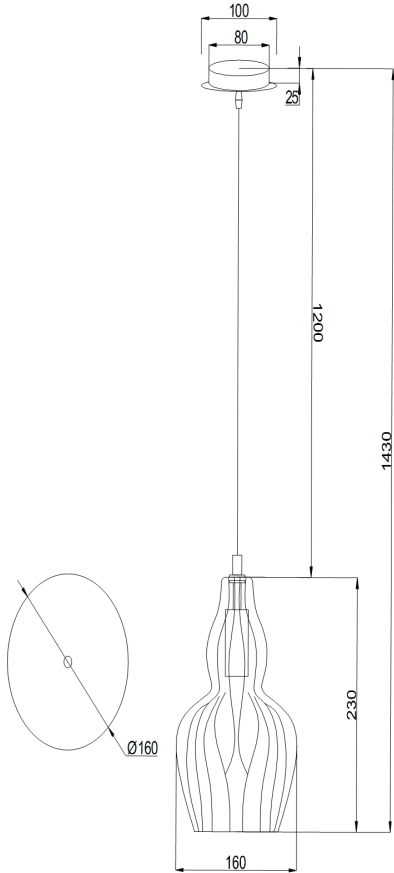

# Instruction

Collection: PENDANT  
Series: EUSTOMA  
Model: MOD238-PL-01-BL  
Ceiling

  
1 x E14 (40W)

**MAYTONI**  
DECORATIVE LIGHTING  
[www.maytoni.de](http://www.maytoni.de)