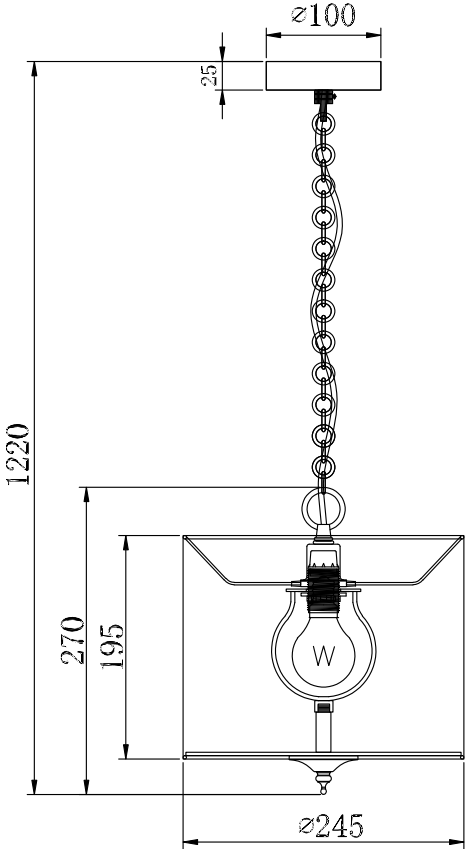

Instruction

Collection: House
Series: Fam
Model: H428-PL-01-WG
Suspended

1 x E14 (40w)

MAYTONI
DECORATIVE LIGHTING

www.maytoni.de