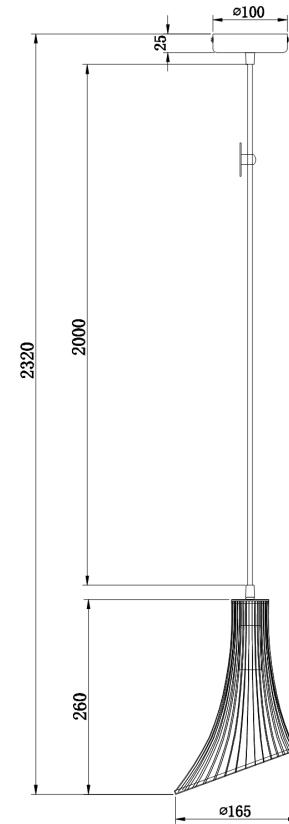

Instruction

Collection: LOFT
Series: GINGER AND FRED
Model: T062-PL-16-B
Ceiling

- Ceiling

1 x E14 (40W)

MAYTONI
DECORATIVE LIGHTING

www.maytoni.de