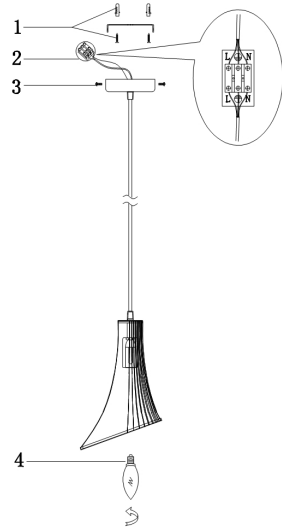

Instruction

Collection: LOFT
Series: GINGER AND FRED
Model: T062-PL-16-B
Ceiling

- Ceiling

1 x E14 (40W)

MAYTONI
DECORATIVE LIGHTING

www.maytoni.de