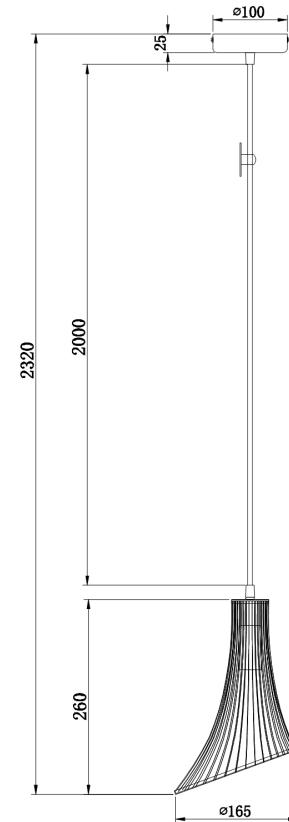

Instruction

Collection: LOFT
Series: GINGER AND FRED
Model: T062-PL-16-W
Ceiling

- Ceiling

1 x E14 (40W)

MAYTONI
DECORATIVE LIGHTING

www.maytoni.de