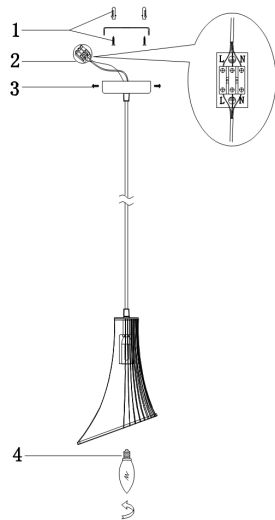

Instruction

Collection: LOFT
Series: GINGER AND FRED
Model: T062-PL-16-W
Ceiling

- Ceiling

1 x E14 (40W)

MAYTONI
DECORATIVE LIGHTING

www.maytoni.de