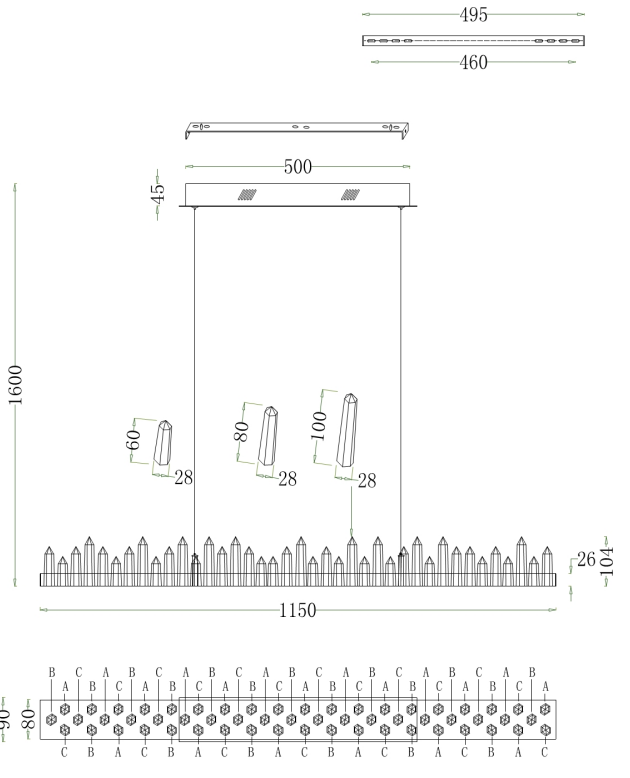

Instruction

Collection: HOUSE
 Series: GLETSCHER
 Model: H186-PL-01-53W-BS
 Ceiling

max 53W
 2270 LM

MAYTONI
 DECORATIVE LIGHTING

www.maytoni.de