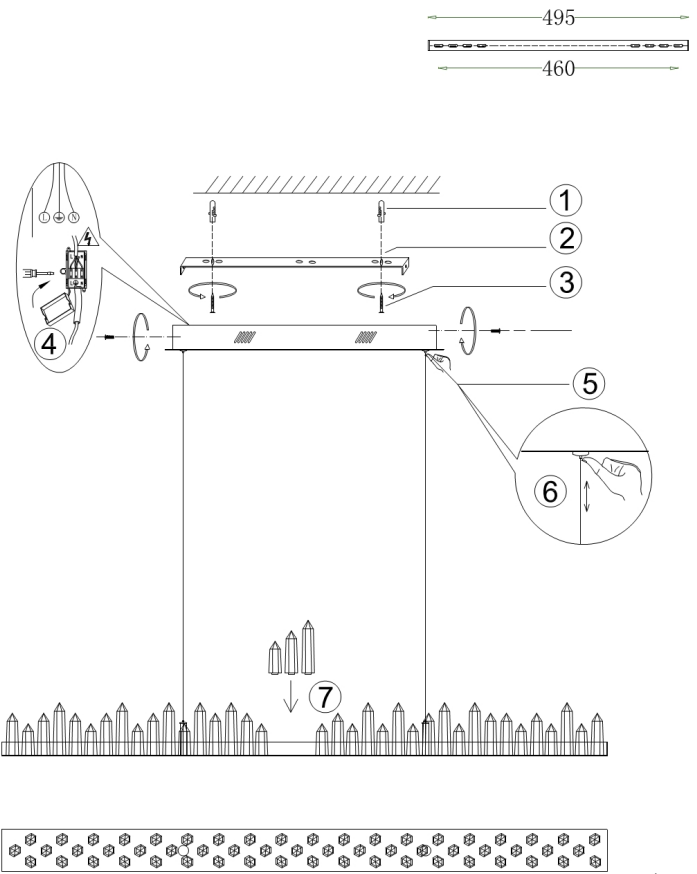

Instruction

Collection: HOUSE
 Series: GLETSCHER
 Model: H186-PL-01-53W-BS
 Ceiling

max 53W
 2270 LM

MAYTONI
 DECORATIVE LIGHTING

www.maytoni.de