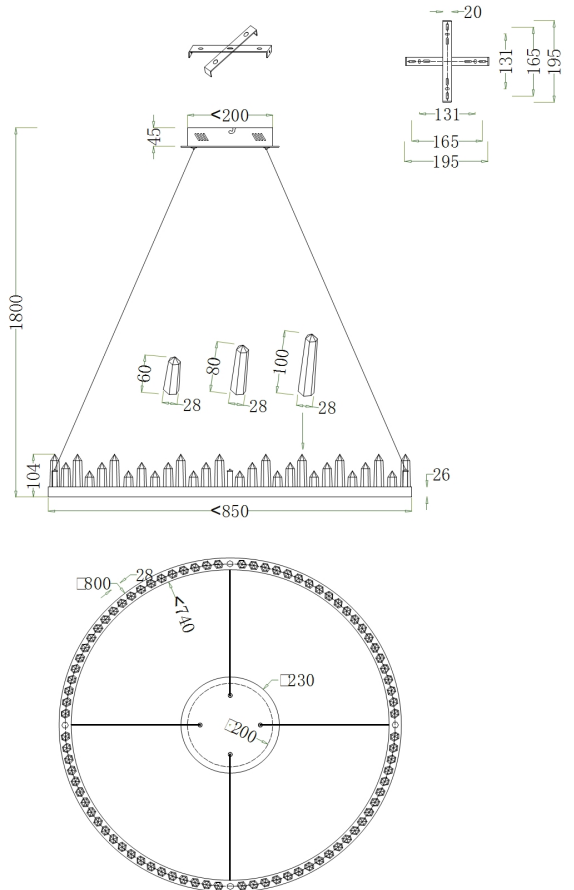

# Instruction

Collection: HOUSE  
 Series: GLETSCHER  
 Model: H186-PL-01-61W-BS  
 Ceiling

max 61W  
 1621 LM

**MAYTONI**  
 DECORATIVE LIGHTING

[www.maytoni.de](http://www.maytoni.de)