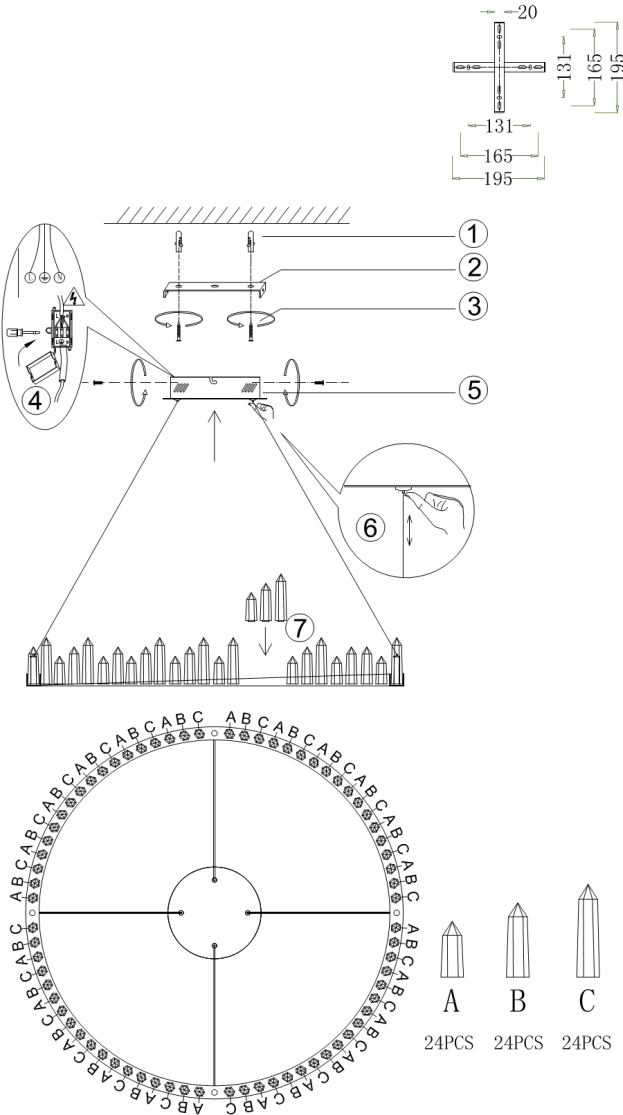

# Instruction

Collection: HOUSE  
 Series: GLETSCHER  
 Model: H186-PL-01-61W-BS  
 Ceiling

max 61W  
 1621 LM

**MAYTONI**  
 DECORATIVE LIGHTING

[www.maytoni.de](http://www.maytoni.de)