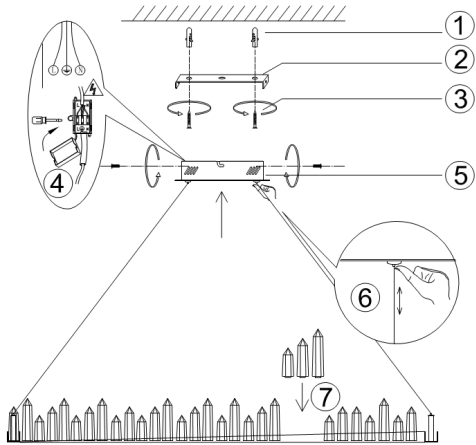

# Instruction

Collection: HOUSE  
 Series: GLETSCHER  
 Model: H186-PL-01-73W-BS  
 Ceiling

max 73W  
 2642 LM

**MAYTONI**  
 DECORATIVE LIGHTING

[www.maytoni.de](http://www.maytoni.de)