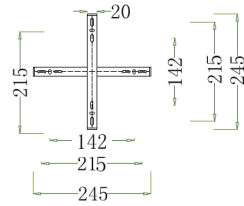

# Instruction

Collection: HOUSE  
 Series: GLETSCHER  
 Model: H186-PL-01-73W-BS  
 Ceiling

max 73W  
 2642 LM

**MAYTONI**  
 DECORATIVE LIGHTING

[www.maytoni.de](http://www.maytoni.de)