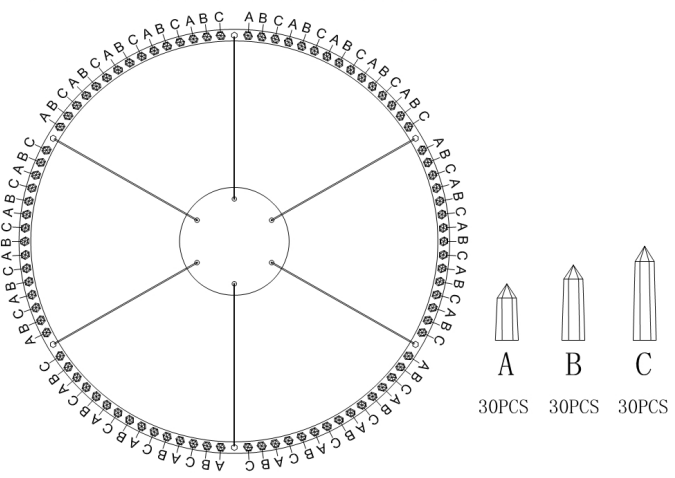

# Instruction

Collection: HOUSE  
 Series: GLETSCHER  
 Model: H186-PL-01-73W-BS  
 Ceiling

max 73W  
 2642 LM

**MAYTONI**  
 DECORATIVE LIGHTING

[www.maytoni.de](http://www.maytoni.de)