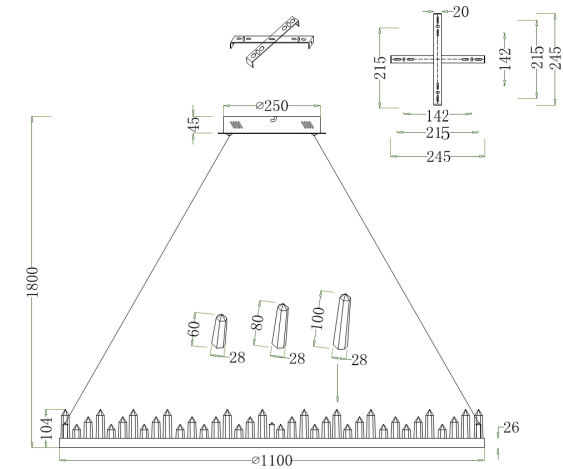

# Instruction

Collection: HOUSE  
 Series: GLETSCHER  
 Model: H186-PL-01-73W-BS  
 Ceiling

max 73W  
 2642 LM

**MAYTONI**  
 DECORATIVE LIGHTING

[www.maytoni.de](http://www.maytoni.de)