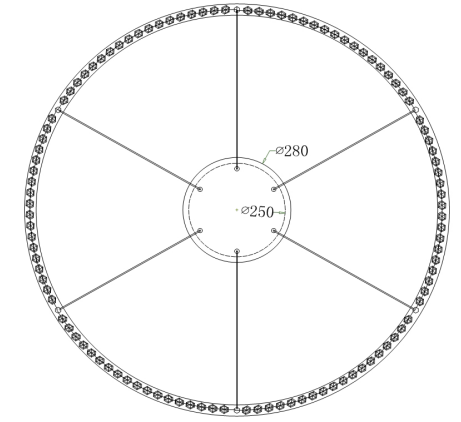

# Instruction

Collection: HOUSE  
 Series: GLETSCHER  
 Model: H186-PL-01-73W-BS  
 Ceiling

max 73W  
 2642 LM

**MAYTONI**  
 DECORATIVE LIGHTING

[www.maytoni.de](http://www.maytoni.de)