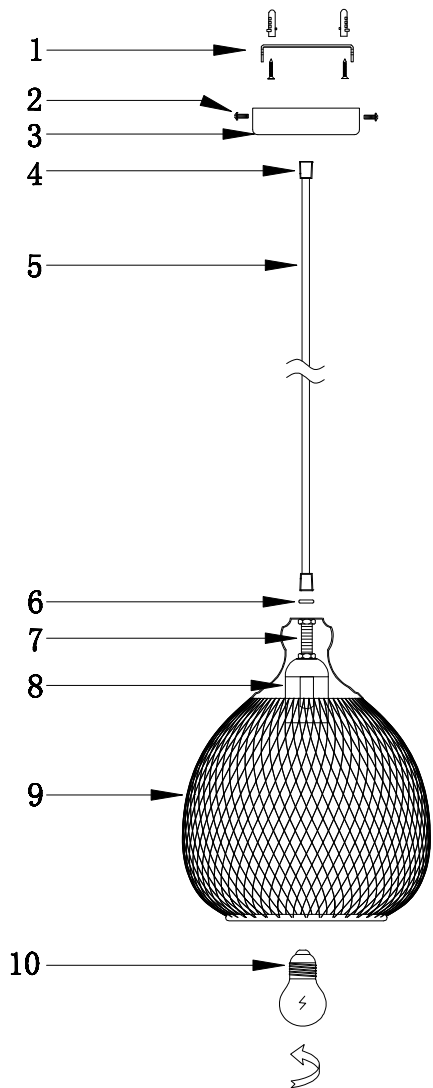

# Instruction

Collection: Loft  
Series: Grille  
Model: T018-01-B  
Ceiling

  
1 x E27 (60w)

**MAYTONI**  
DECORATIVE LIGHTING  
[www.maytoni.de](http://www.maytoni.de)