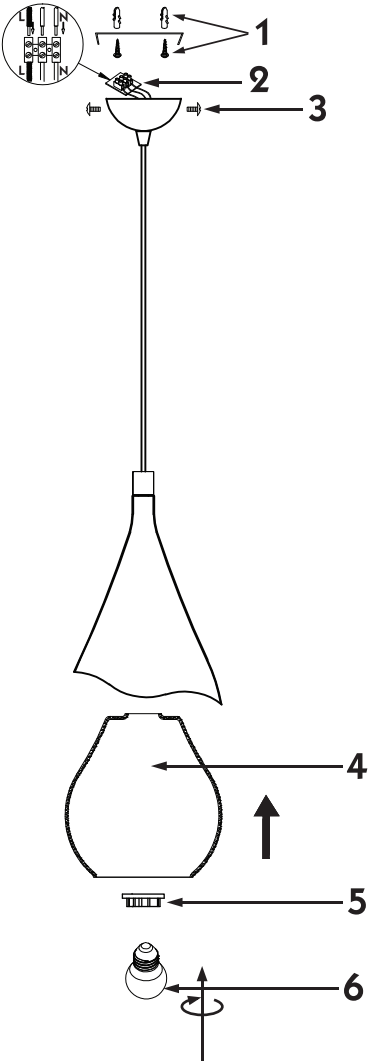

Instruction

Collection: Fusion
Series: Iceberg
Model: F013-11-R
Ceiling

1 x E14 (60w)

MAYTONI
DECORATIVE LIGHTING

www.maytoni.de