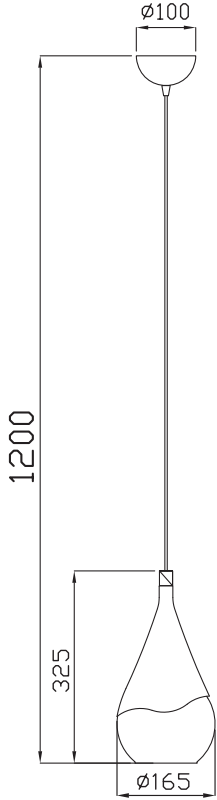

Instruction

Collection: Fusion
Series: Iceberg
Model: F013-11-R
Ceiling

1 x E14 (60w)

MAYTONI
DECORATIVE LIGHTING

www.maytoni.de