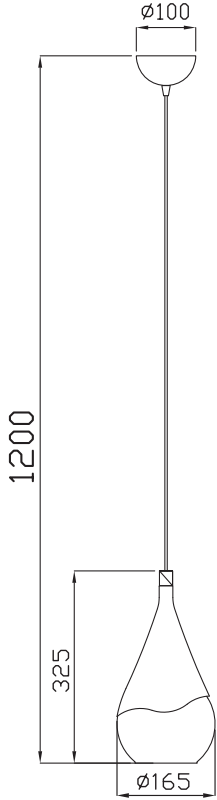

# Instruction

Collection: Modern  
Series: Iceberg  
Model: F013-11-W  
Ceiling

1 x E14 (60w)

**MAYTONI**  
DECORATIVE LIGHTING

[www.maytoni.de](http://www.maytoni.de)