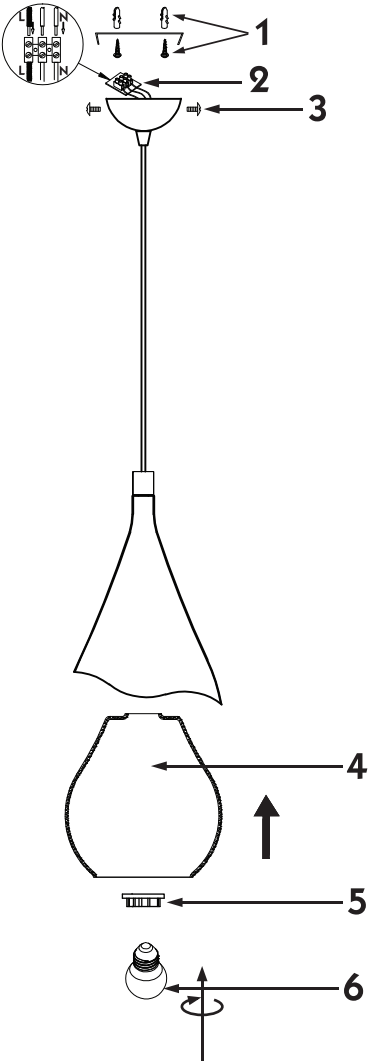

# Instruction

Collection: Modern  
Series: Iceberg  
Model: F013-11-W  
Ceiling

1 x E14 (60w)

**MAYTONI**  
DECORATIVE LIGHTING

[www.maytoni.de](http://www.maytoni.de)