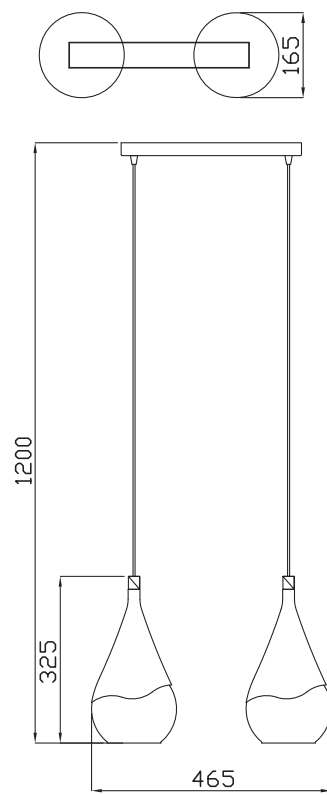

Instruction

Collection: Modern
Series: Iceberg
Model: F013-22-W
Ceiling

2 x E14 (60w)

MAYTONI
DECORATIVE LIGHTING

www.maytoni.de