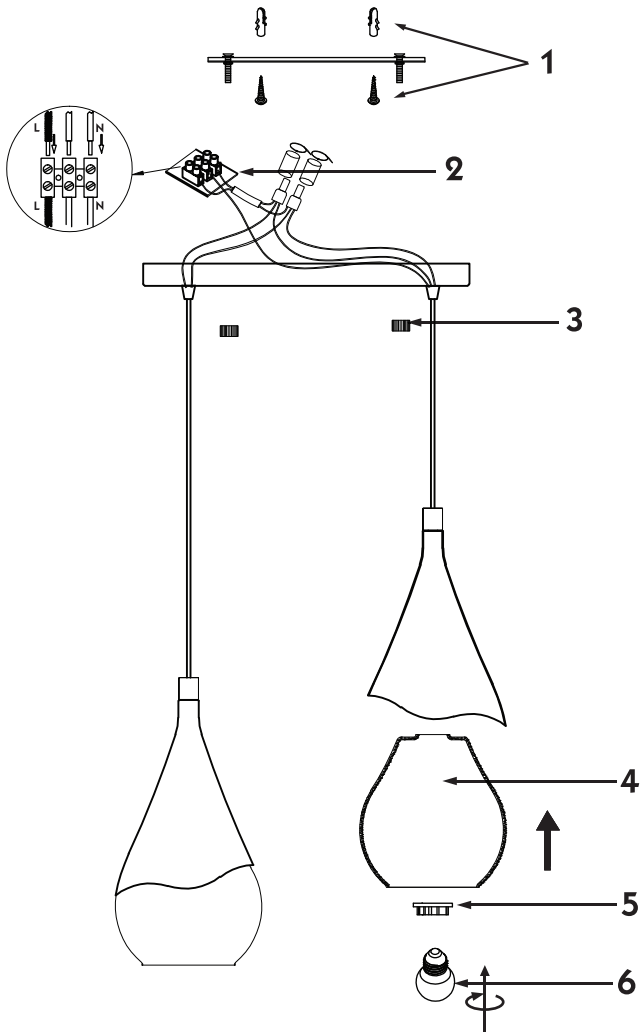

Instruction

Collection: Modern
Series: Iceberg
Model: F013-22-W
Ceiling

2 x E14 (60w)

MAYTONI
DECORATIVE LIGHTING

www.maytoni.de