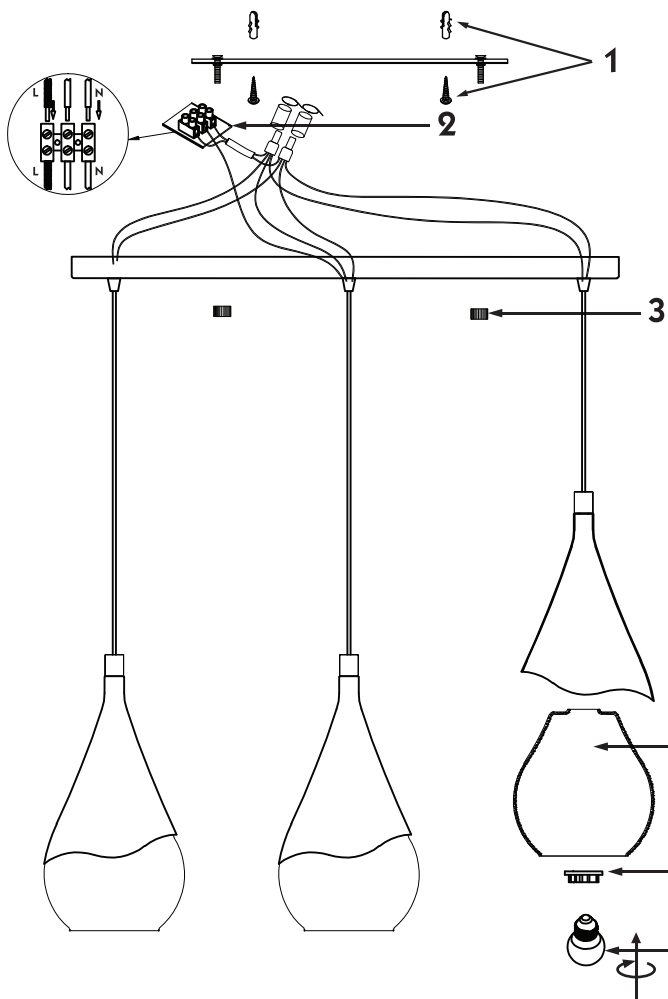

# Instruction

Collection: Modern  
Series: Iceberg  
Model: F013-33-W  
Ceiling

3 x E14 (60w)

**MAYTONI**  
DECORATIVE LIGHTING

[www.maytoni.de](http://www.maytoni.de)