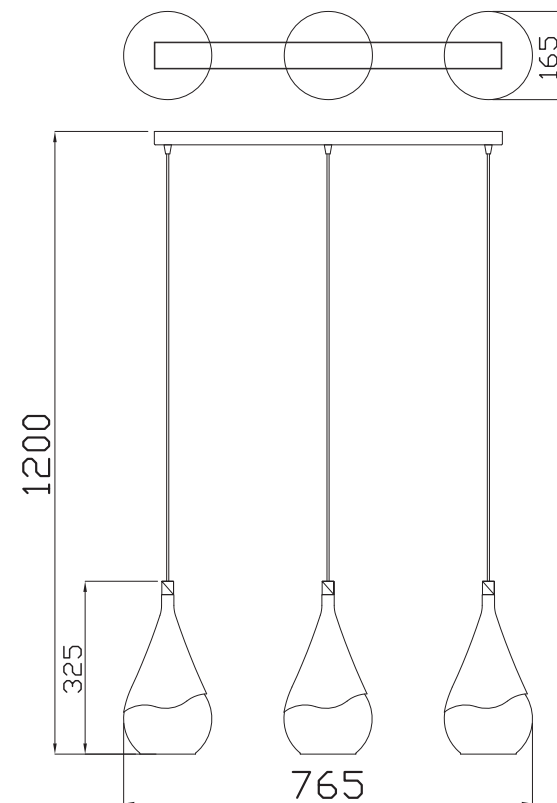

# Instruction

Collection: Modern  
Series: Iceberg  
Model: F013-33-W  
Ceiling

3 x E14 (60w)

**MAYTONI**  
DECORATIVE LIGHTING

[www.maytoni.de](http://www.maytoni.de)