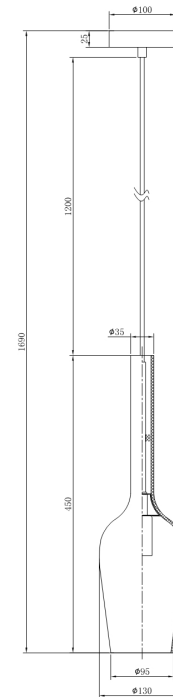

# Instruction

Collection: PENDANT  
Series: LACRIMA  
Model: P007-PL-01-R  
Ceiling

- Ceiling

1 x E14 (40W)

**MAYTONI**  
DECORATIVE LIGHTING

[www.maytoni.de](http://www.maytoni.de)