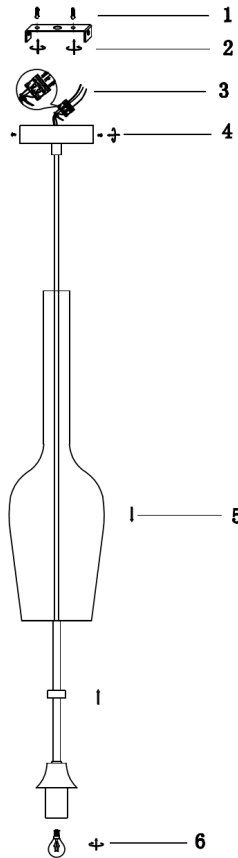

# Instruction

Collection: PENDANT  
Series: LACRIMA  
Model: P007-PL-01-R  
Ceiling

- Ceiling

1 x E14 (40W)

**MAYTONI**  
DECORATIVE LIGHTING

[www.maytoni.de](http://www.maytoni.de)