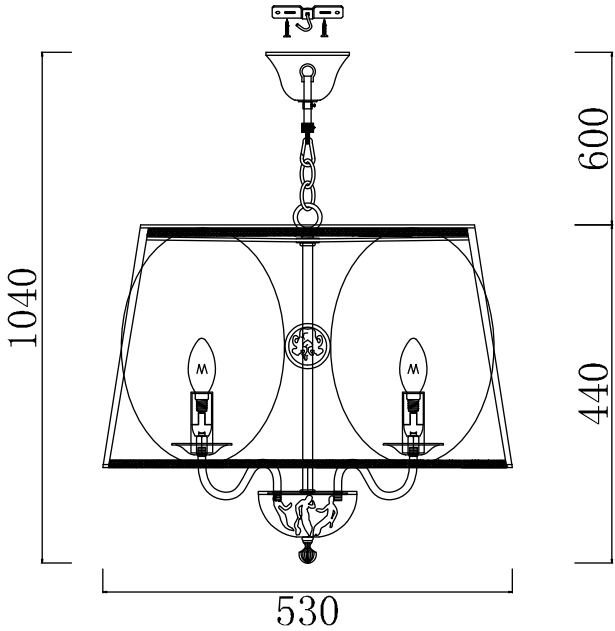

Instruction

Collection: Elegant
Series: Letizia
Model: ARM365-05-R
Ceiling

5 x E14 (40w)

MAYTONI
DECORATIVE LIGHTING

www.maytoni.de