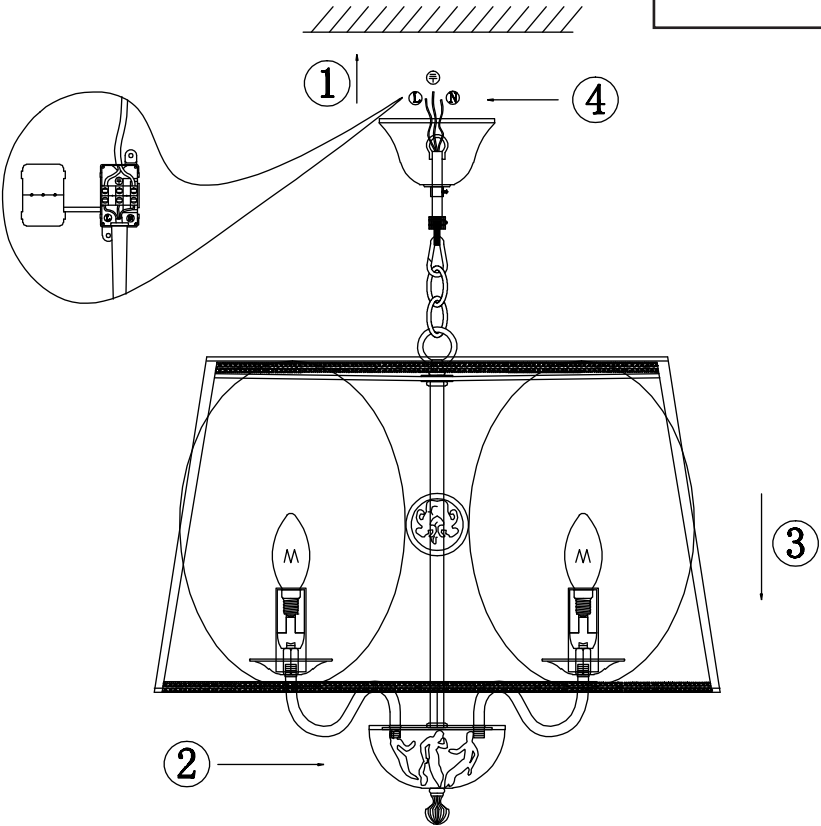

Instruction

Collection: Elegant
Series: Letizia
Model: ARM365-05-R
Ceiling

5 x E14 (40w)

MAYTONI
DECORATIVE LIGHTING

www.maytoni.de