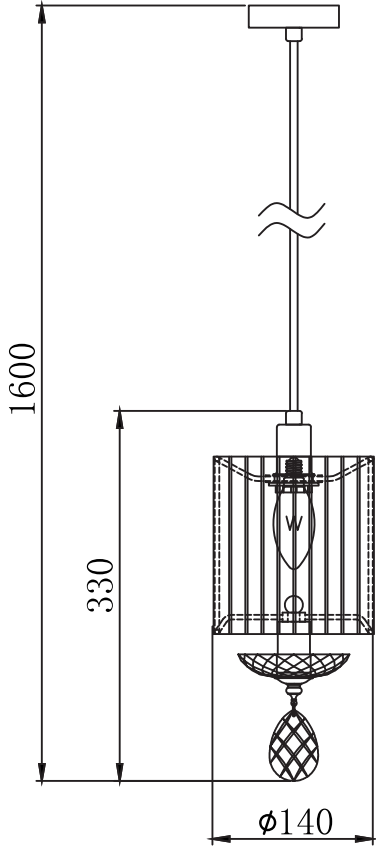

# Instruction

Collection: Modern  
Series: Miraggio  
Model: MOD602-00-N  
Ceiling

A=1

  
1 x E14 (40w)

**MAYTONI**  
DECORATIVE LIGHTING

[www.maytoni.de](http://www.maytoni.de)