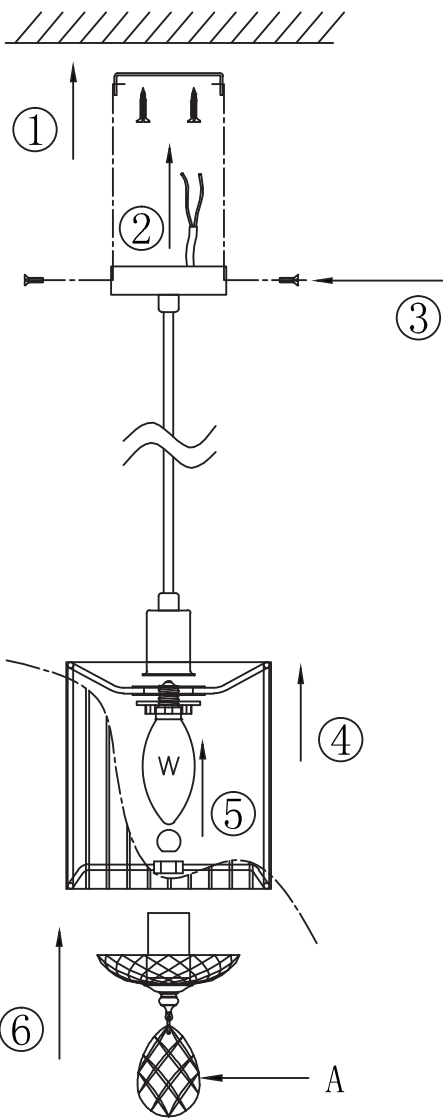

# Instruction

Collection: Modern  
Series: Miraggio  
Model: MOD602-00-N  
Ceiling

A=1

  
1 x E14 (40w)

**MAYTONI**  
DECORATIVE LIGHTING

[www.maytoni.de](http://www.maytoni.de)