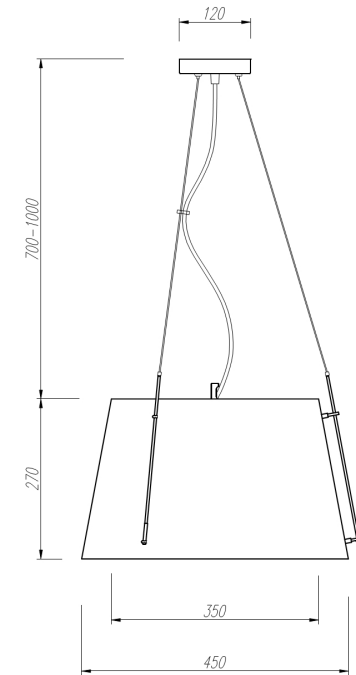

Instruction

Collection: MODERN
Series: MONIC
Model: MOD323-PL-01-B
Ceiling

- Ceiling

1 x E27 (40W)

MAYTONI
DECORATIVE LIGHTING

www.maytoni.de