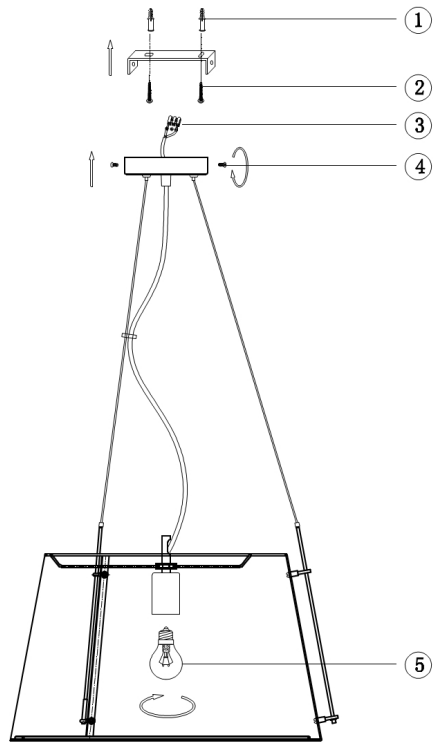

Instruction

Collection: MODERN
Series: MONIC
Model: MOD323-PL-01-B
Ceiling

- Ceiling

1 x E27 (40W)

MAYTONI
DECORATIVE LIGHTING

www.maytoni.de