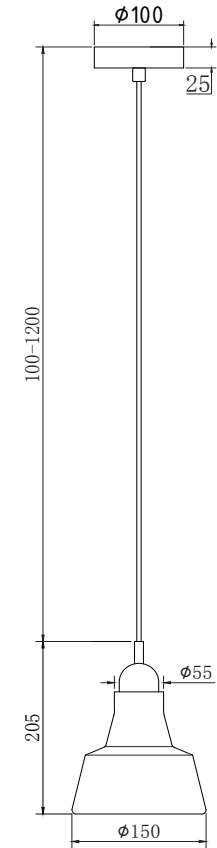

Instruction

P015PL-01B

1 x GU10 (50W)

Model: P015PL-01B
Collection: Pendant
Series: Ola

Ceiling Lamps