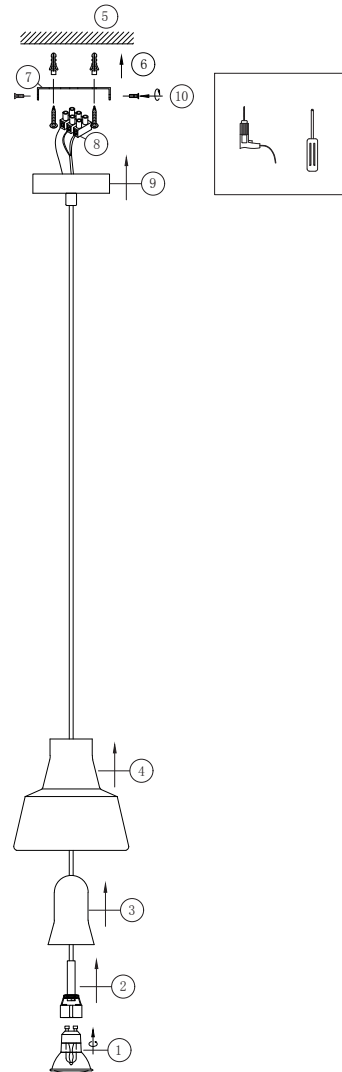

Instruction

P015PL-01B

1 x GU10 (50W)

Model: P015PL-01B
Collection: Pendant
Series: Ola

Ceiling Lamps