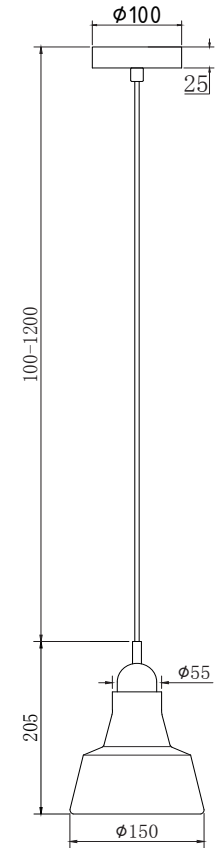

Instruction

P015PL-01W

1 x GU10 (50W)

Model: P015PL-01W
Collection: Pendant
Series: Ola

Ceiling Lamps