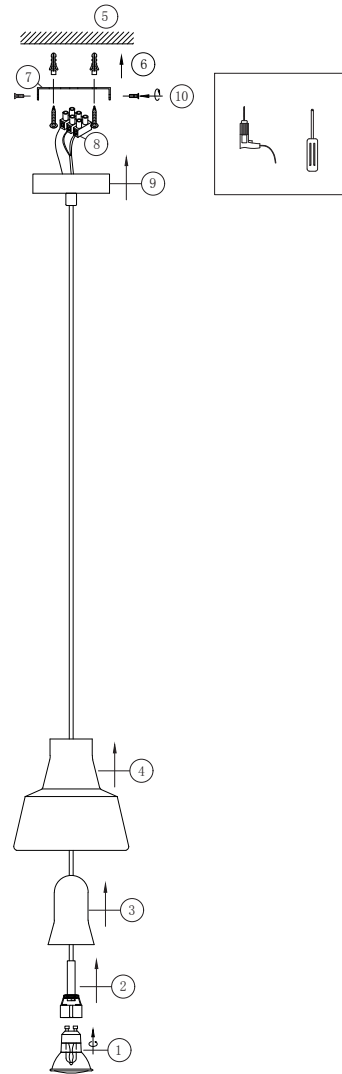

Instruction

P015PL-01W

1 x GU10 (50W)

Model: P015PL-01W
Collection: Pendant
Series: Ola

Ceiling Lamps