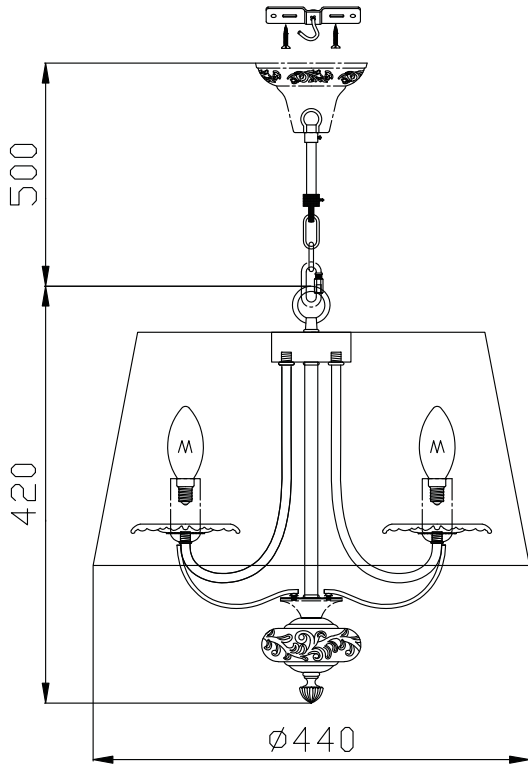

Instruction

Collection: Elegant
Series: Olivia
Model: ARM326-33-W
Ceiling

3 x E14 (40w)

MAYTONI
DECORATIVE LIGHTING
www.maytoni.de