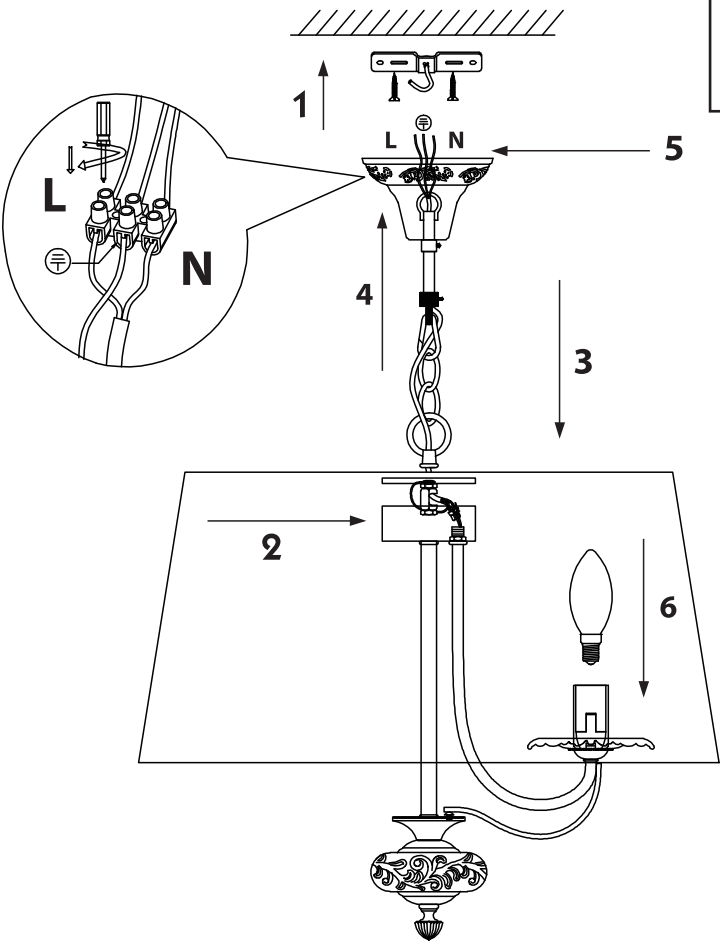

Instruction

Collection: Elegant
Series: Olivia
Model: ARM326-33-W
Ceiling

3 x E14 (40w)

MAYTONI
DECORATIVE LIGHTING
www.maytoni.de