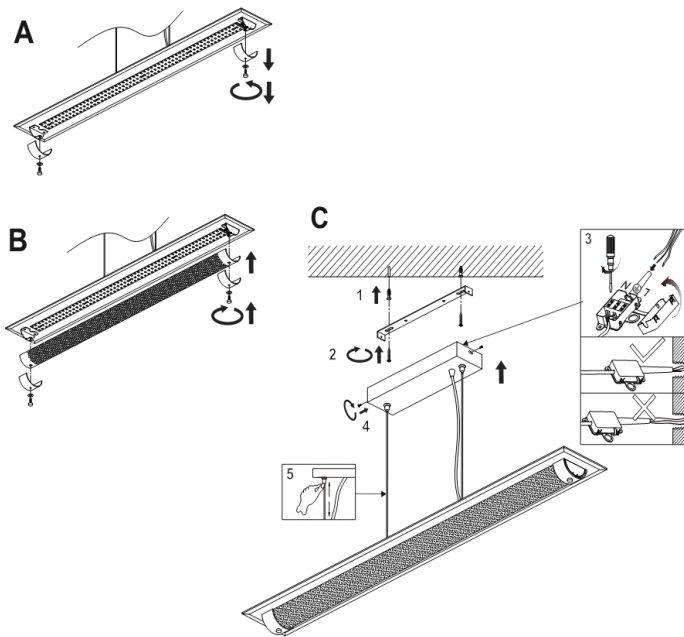

Instruction

Collection: MODERN
Series: PLASMA
Model: P444-PL-01-26W-N
Ceiling

- Ceiling

max 26W
1820 LM

MAYTONI
DECORATIVE LIGHTING

www.maytoni.de