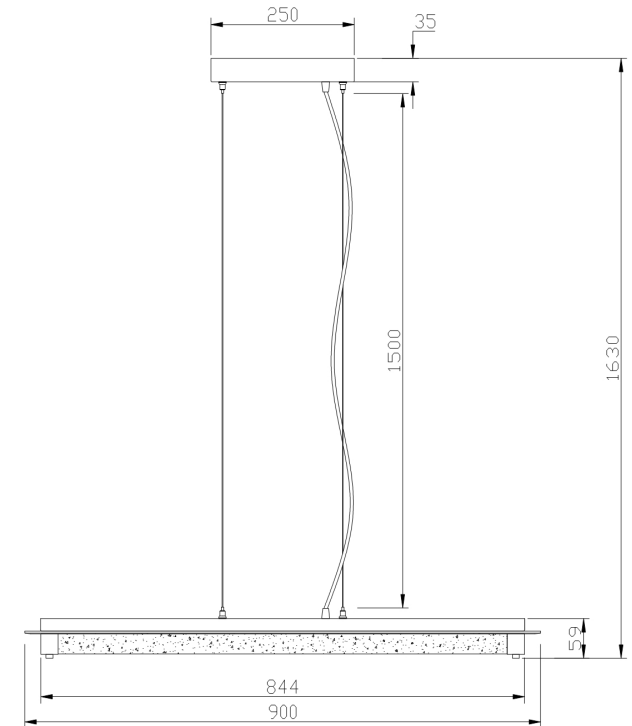

Instruction

Collection: MODERN
Series: PLASMA
Model: P444-PL-01-26W-N
Ceiling

- Ceiling

max 26W
1820 LM

MAYTONI
DECORATIVE LIGHTING

www.maytoni.de