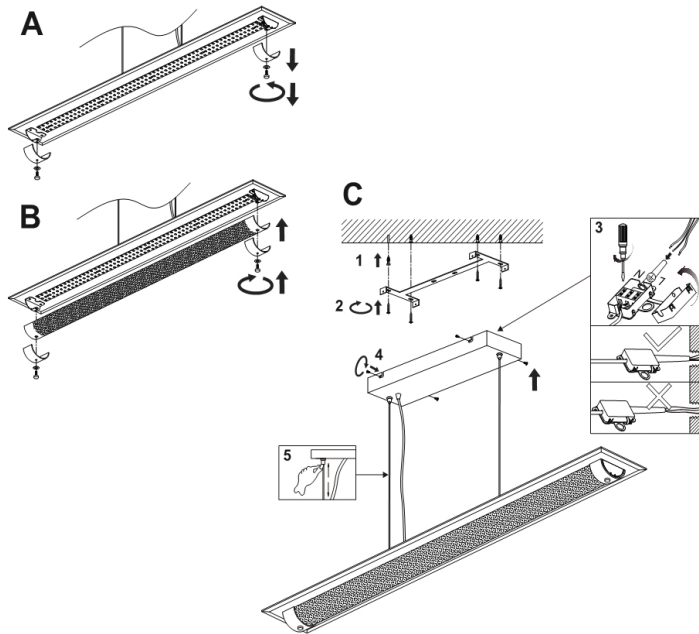

Instruction

Collection: MODERN
Series: PLASMA
Model: P444-PL-01-36W-N
Ceiling

- Ceiling

max 36W
2520 LM

MAYTONI
DECORATIVE LIGHTING

www.maytoni.de