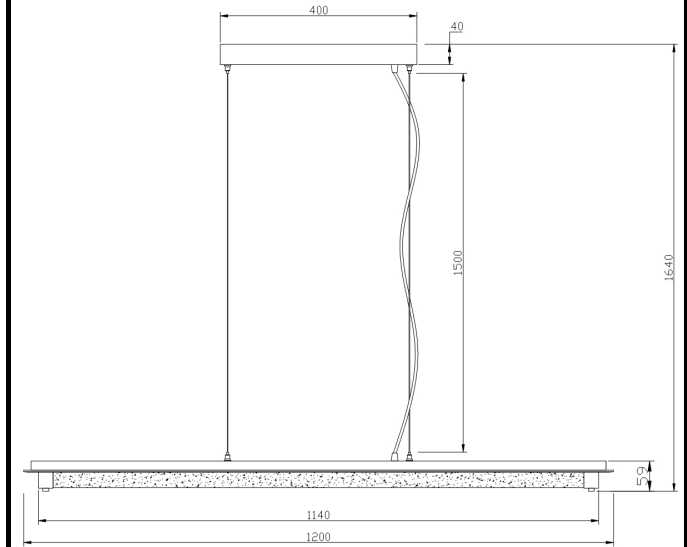

Instruction

Collection: MODERN
Series: PLASMA
Model: P444-PL-01-36W-N
Ceiling

- Ceiling

max 36W
2520 LM

MAYTONI
DECORATIVE LIGHTING

www.maytoni.de