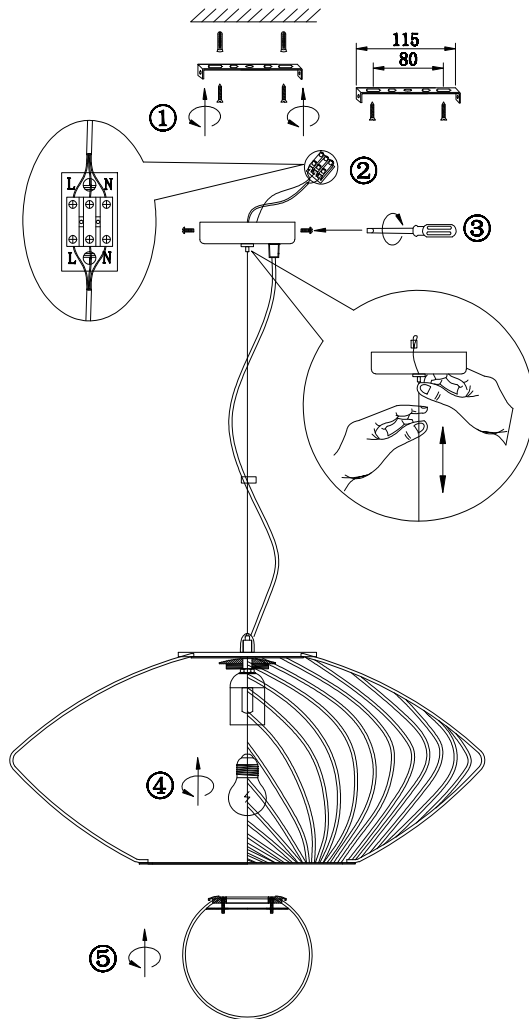

Instruction

P364PL-01G

1 x E27 (40W)

Model: P364PL-01G
Collection: Pendant
Series: Plec

Ceiling Lamps