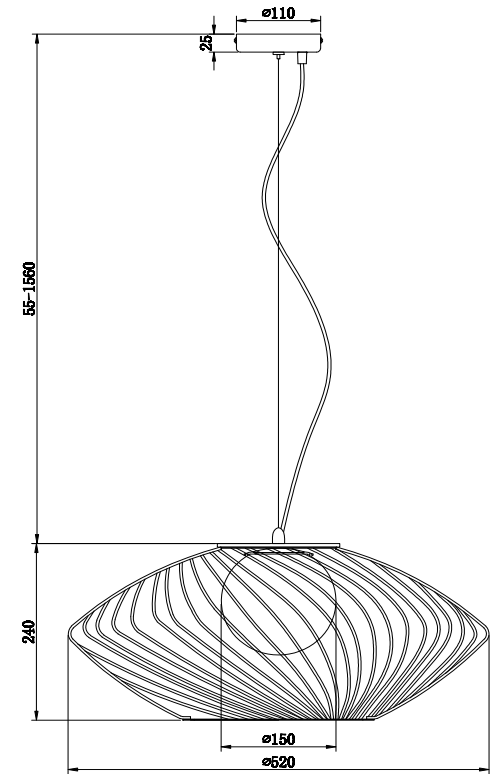

Instruction

P364PL-01G

1 x E27 (40W)

Model: P364PL-01G
Collection: Pendant
Series: Plec

Ceiling Lamps