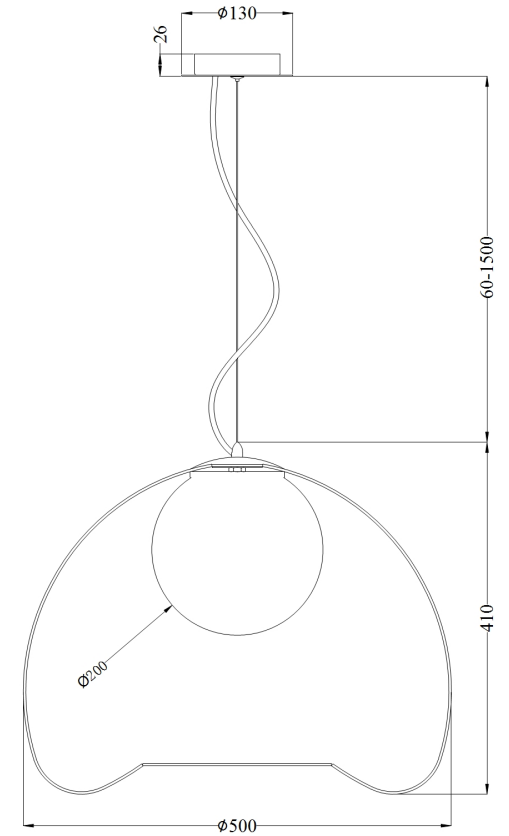

Instruction

Collection: MODERN
Series: POLLY
Model: MOD541PL-01G
Ceiling

- Ceiling

1 x E27 (40W)

MAYTONI
DECORATIVE LIGHTING

www.maytoni.de