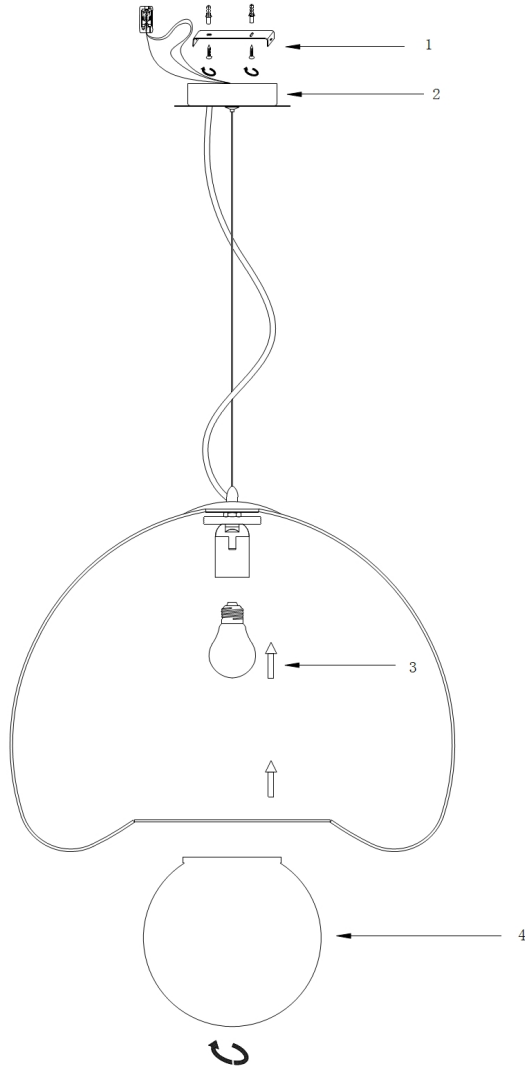

Instruction

Collection: MODERN
Series: POLLY
Model: MOD541PL-01W
Ceiling

- Ceiling

1 x E27 (40W)

MAYTONI
DECORATIVE LIGHTING

www.maytoni.de