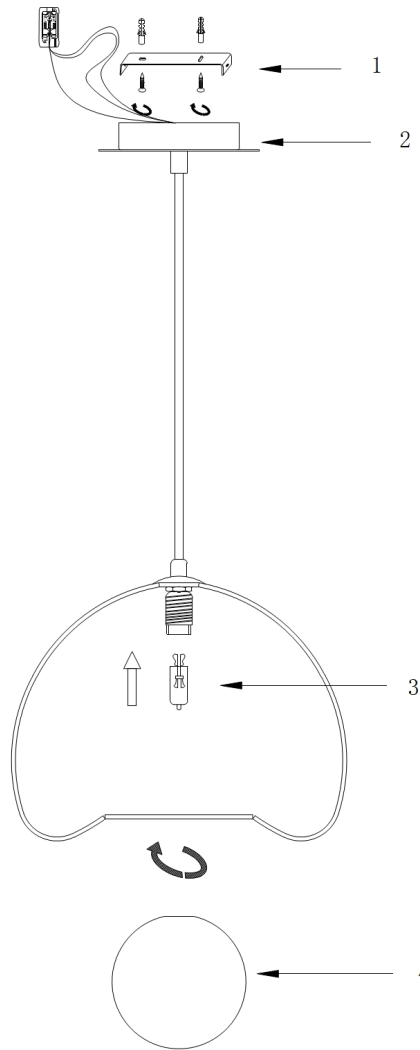

Instruction

Collection: MODERN
Series: POLLY
Model: MOD542PL-01G
Ceiling

- Ceiling

1 x G9 (28W)

MAYTONI
DECORATIVE LIGHTING

www.maytoni.de