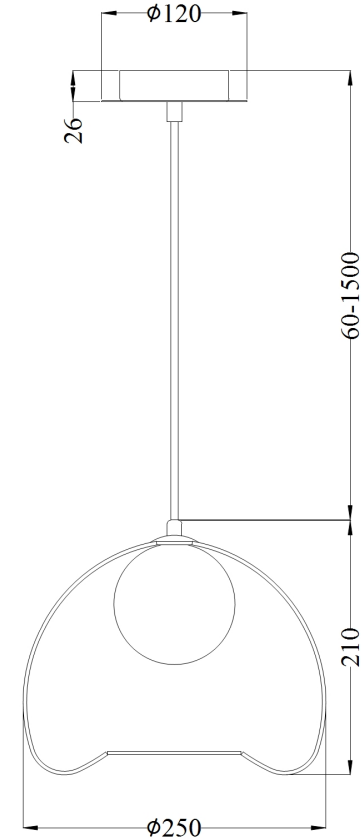

Instruction

Collection: MODERN
Series: POLLY
Model: MOD542PL-01G
Ceiling

- Ceiling

1 x G9 (28W)

MAYTONI
DECORATIVE LIGHTING

www.maytoni.de