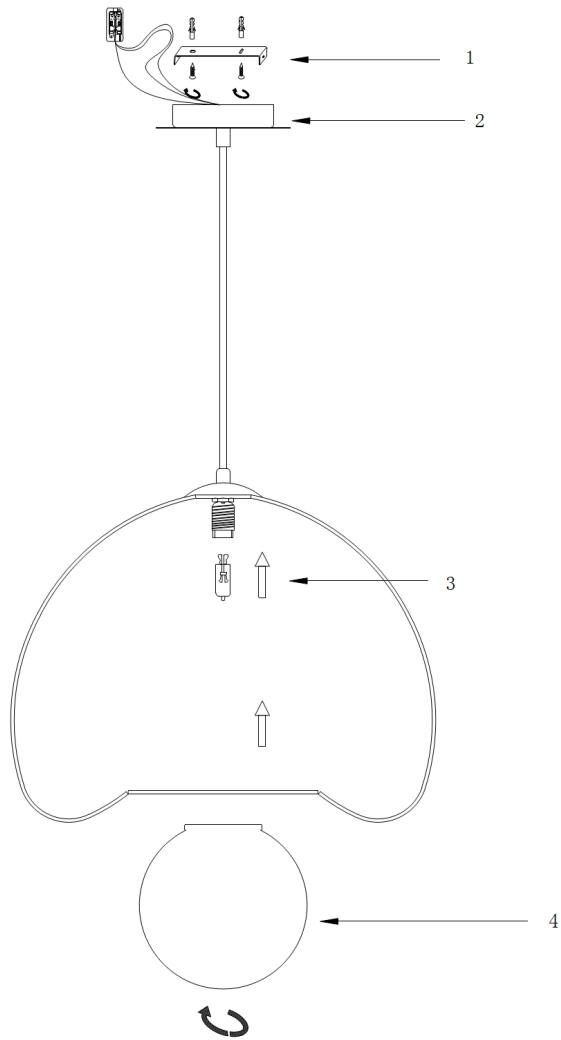

Instruction

Collection: MODERN
Series: POLLY
Model: MOD543PL-01G
Ceiling

- Ceiling

1 x G9 (28W)

MAYTONI
DECORATIVE LIGHTING

www.maytoni.de