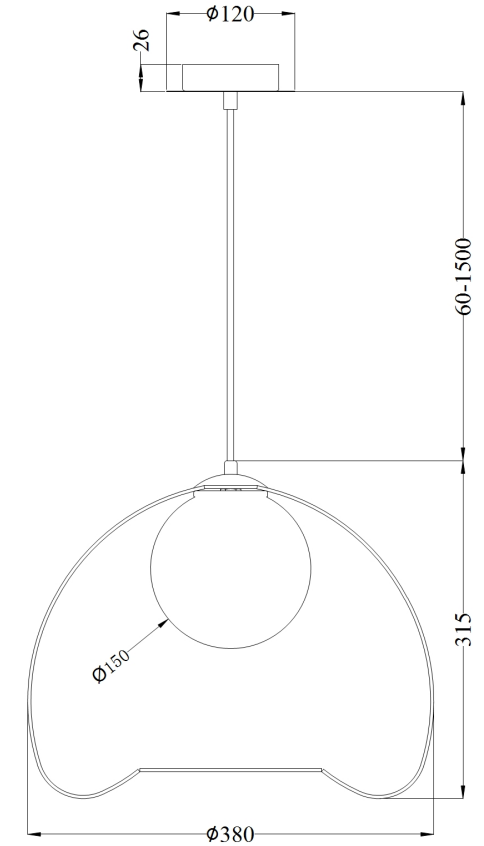

Instruction

Collection: MODERN
Series: POLLY
Model: MOD543PL-01G
Ceiling

- Ceiling

1 x G9 (28W)

MAYTONI
DECORATIVE LIGHTING

www.maytoni.de