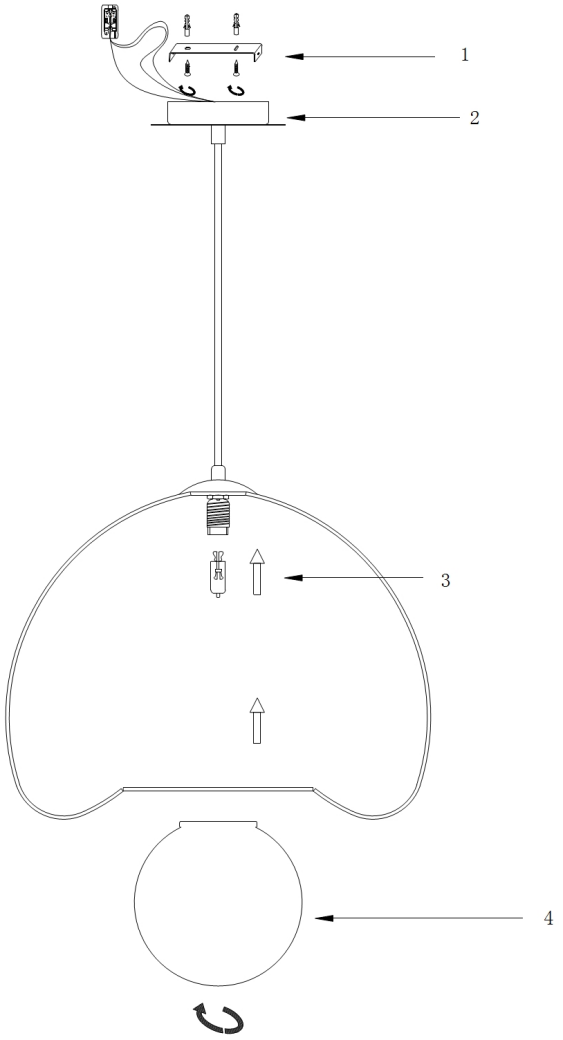

Instruction

Collection: MODERN
Series: POLLY
Model: MOD543PL-01W
Ceiling

1 x G9 (28W)

MAYTONI
DECORATIVE LIGHTING
www.maytoni.de