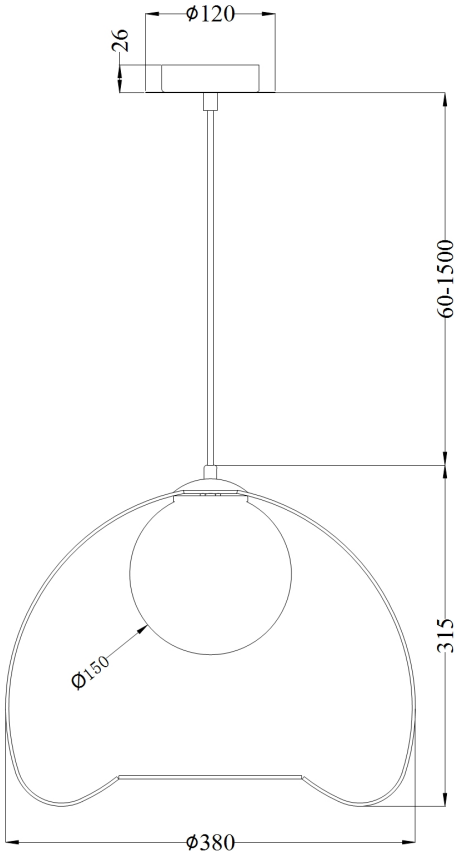

Instruction

Collection: MODERN
Series: POLLY
Model: MOD543PL-01W
Ceiling

1 x G9 (28W)

MAYTONI
DECORATIVE LIGHTING
www.maytoni.de