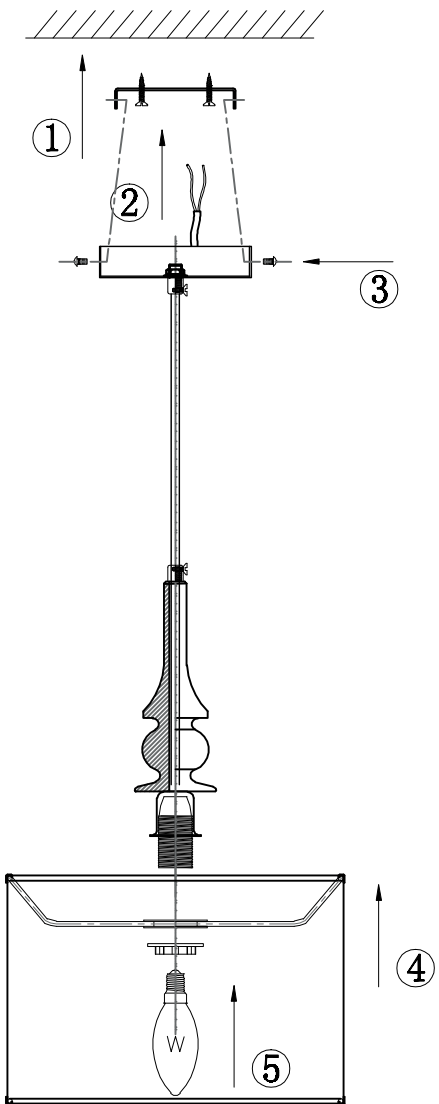

Instruction

Collection: Modern
Series: Sailor
Model: MOD963-PL-01-B
Suspended

1 x E14 (40w)

MAYTONI
DECORATIVE LIGHTING

www.maytoni.de