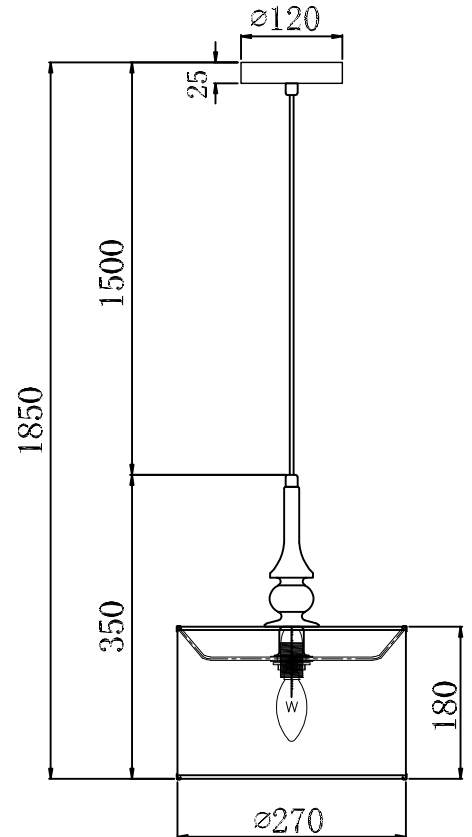

Instruction

Collection: Modern
Series: Sailor
Model: MOD963-PL-01-B
Suspended

1 x E14 (40w)

MAYTONI
DECORATIVE LIGHTING

www.maytoni.de