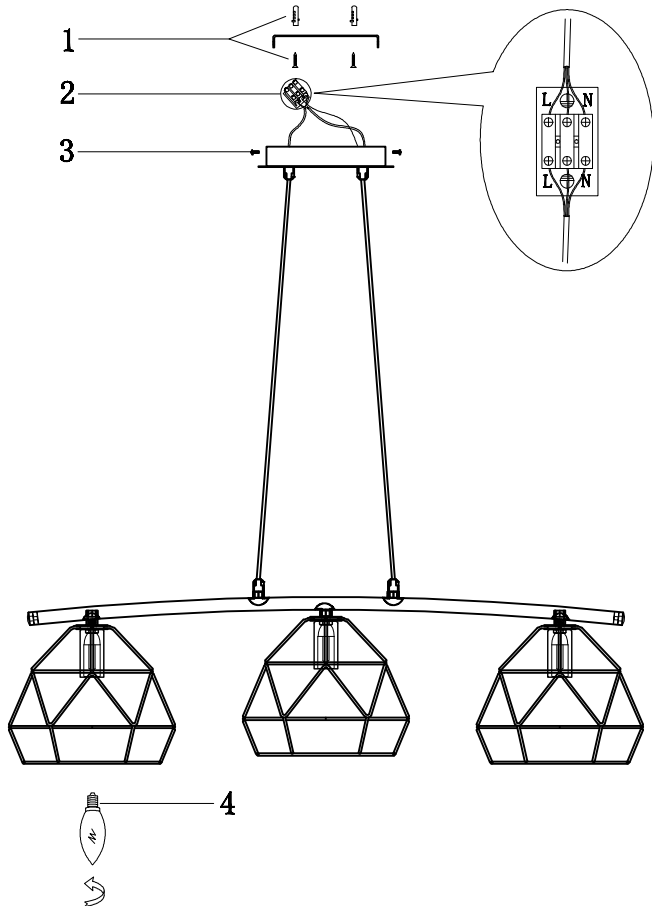

# Instruction

Collection: Loft  
Series: Soprano  
Model: T432-PL-03-G  
Ceiling

  
3 x E14 (40w)

**MAYTONI**  
DECORATIVE LIGHTING  
[www.maytoni.de](http://www.maytoni.de)