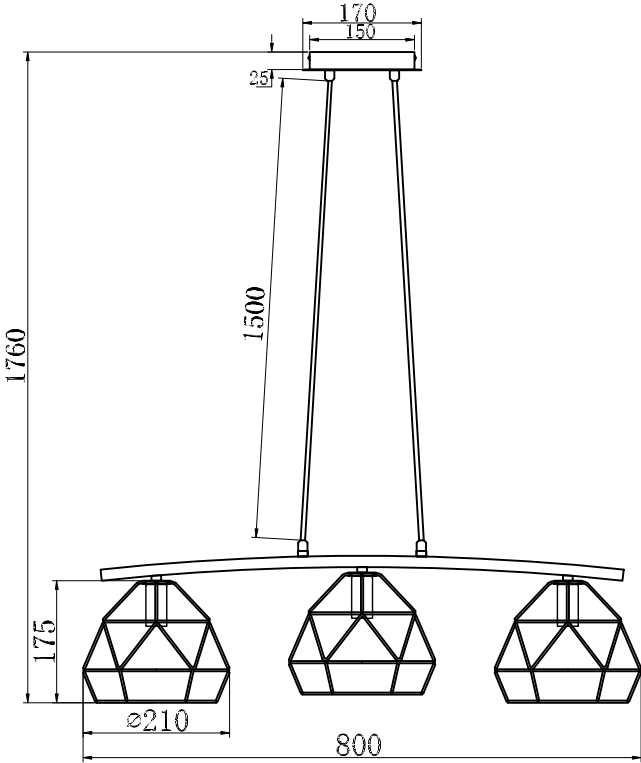

# Instruction

Collection: Loft  
Series: Soprano  
Model: T432-PL-03-G  
Ceiling

  
3 x E14 (40w)

**MAYTONI**  
DECORATIVE LIGHTING  
[www.maytoni.de](http://www.maytoni.de)