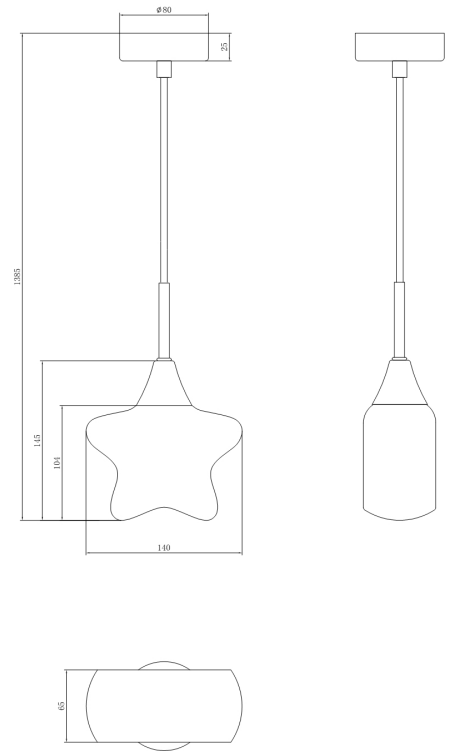

Instruction

Collection: PENDANT
Series: STAR
Model: MOD246-PL-01-AM
Ceiling

1 x G9 (28W)

MAYTONI
DECORATIVE LIGHTING
www.maytoni.de