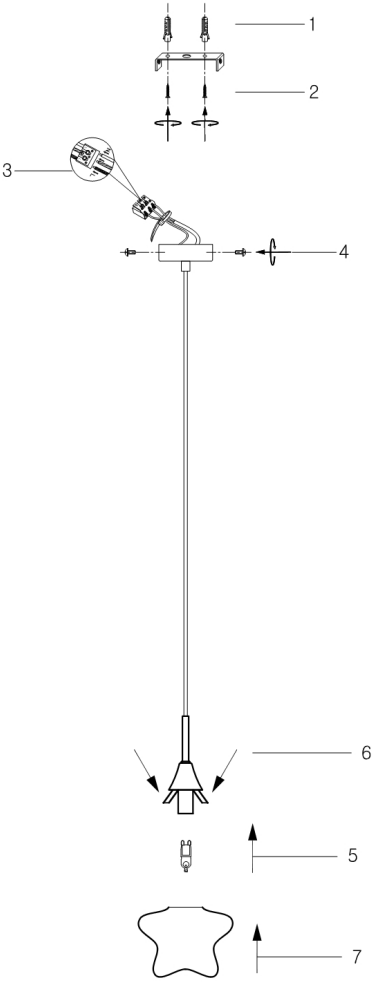

Instruction

Collection: PENDANT
Series: STAR
Model: MOD246-PL-01-AM
Ceiling

1 x G9 (28W)

MAYTONI
DECORATIVE LIGHTING
www.maytoni.de