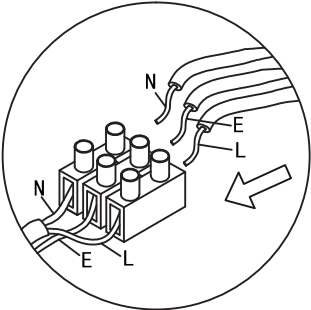

# Instruction

①

②

③

④

Collection: Loft  
Series: Tempo  
Model: T164-11-G  
Ceiling

1 x E27 (40w)

**MAYTONI**  
DECORATIVE LIGHTING