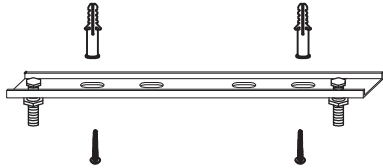

# Instruction

①

②

③

④

Collection: Loft  
Series: Tempo  
Model: T164-11-G  
Ceiling

1 x E27 (40w)

**MAYTONI**  
DECORATIVE LIGHTING