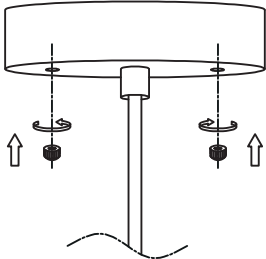

# Instruction

①

②

③

④

Collection: Loft  
Series: Tempo  
Model: T164-11-G  
Ceiling

1 x E27 (40w)

**MAYTONI**  
DECORATIVE LIGHTING