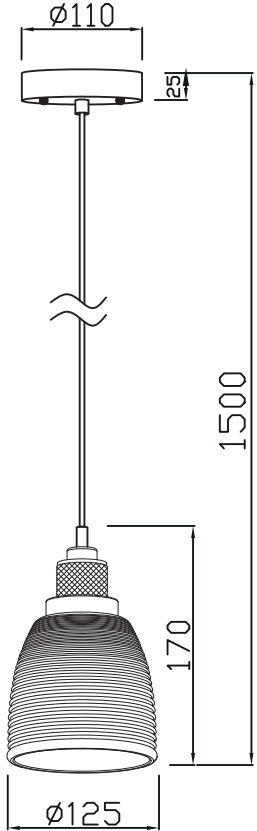

# Instruction

①

②

③

④

Collection: Loft  
Series: Tempo  
Model: T164-11-G  
Ceiling

1 x E27 (40w)

**MAYTONI**  
DECORATIVE LIGHTING