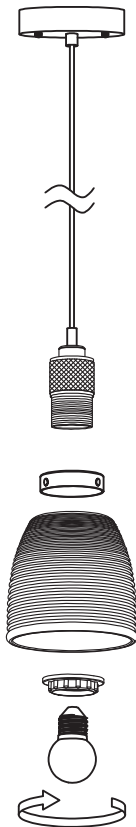

Instruction

①

②

③

④

Collection: Loft
Series: Tempo
Model: T164-11-N
Ceiling

1 x E27 (40w)

MAYTONI
DECORATIVE LIGHTING