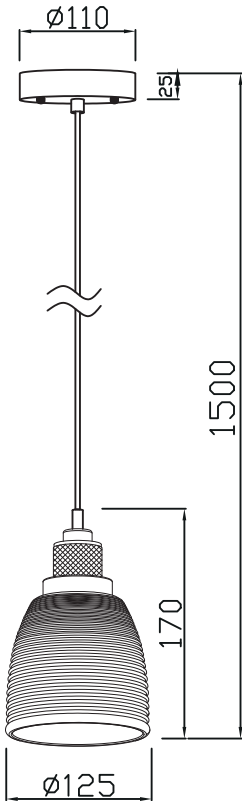

Instruction

①

②

③

④

Collection: Loft
Series: Tempo
Model: T164-11-N
Ceiling

1 x E27 (40w)

MAYTONI
DECORATIVE LIGHTING