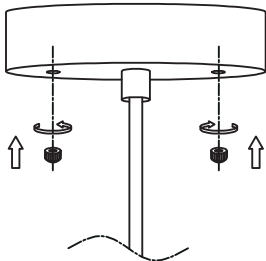

Instruction

①

②

③

④

Collection: Loft
Series: Tempo
Model: T164-11-N
Ceiling

1 x E27 (40w)

MAYTONI
DECORATIVE LIGHTING