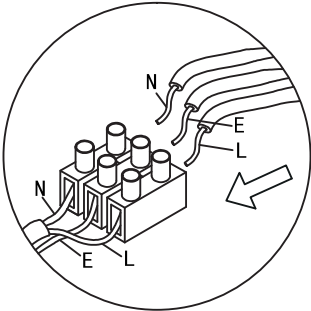

Instruction

①

②

③

④

Collection: Loft
Series: Tempo
Model: T164-11-N
Ceiling

1 x E27 (40w)

MAYTONI
DECORATIVE LIGHTING