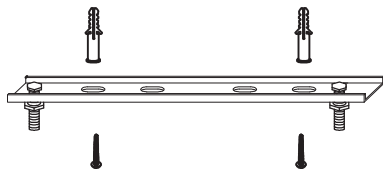

Instruction

①

②

③

④

Collection: Loft
Series: Tempo
Model: T164-11-N
Ceiling

1 x E27 (40w)

MAYTONI
DECORATIVE LIGHTING