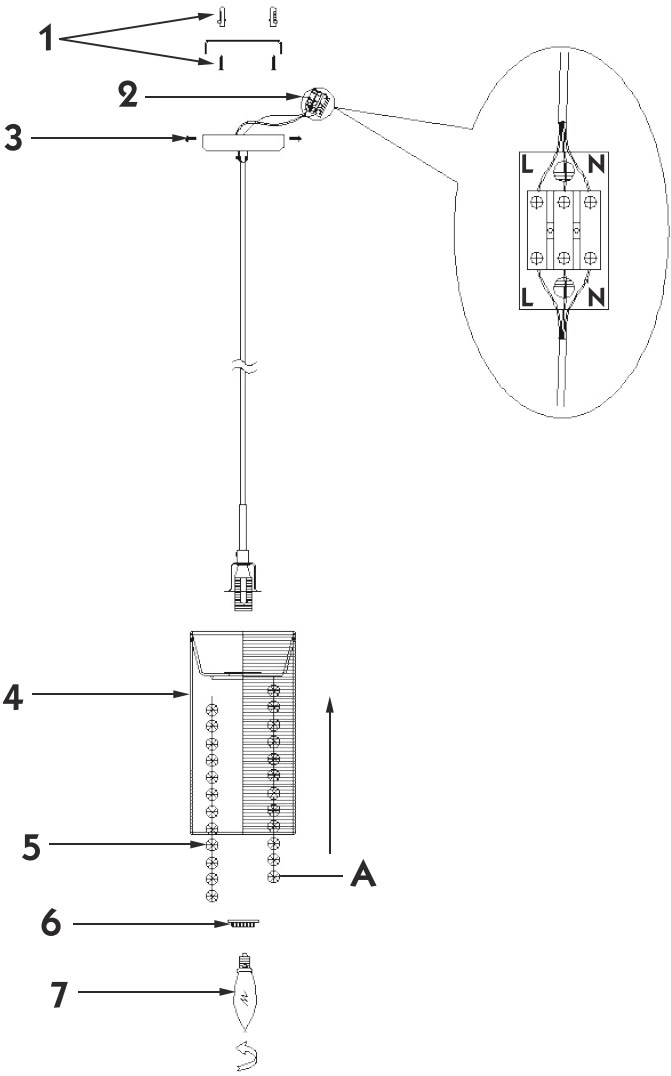

Instruction

Collection: Pendant
Series: Twig
Model: P008-PL-01-N
Pendant Lamps

A = 9

- Pendant Lamps

1 x E14 (40w)

MAYTONI
DECORATIVE LIGHTING

www.maytoni.de