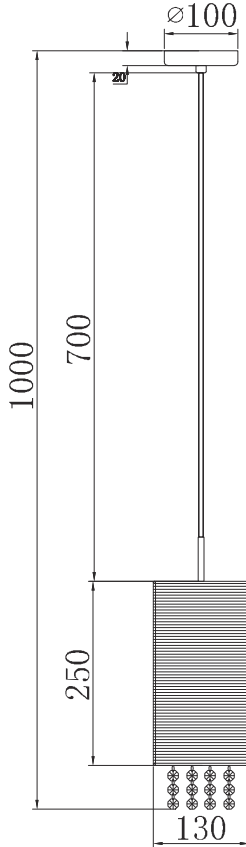

Instruction

Collection: Pendant
Series: Twig
Model: P008-PL-01-N
Pendant Lamps

A = 9

- Pendant Lamps

1 x E14 (40w)

MAYTONI
DECORATIVE LIGHTING

www.maytoni.de