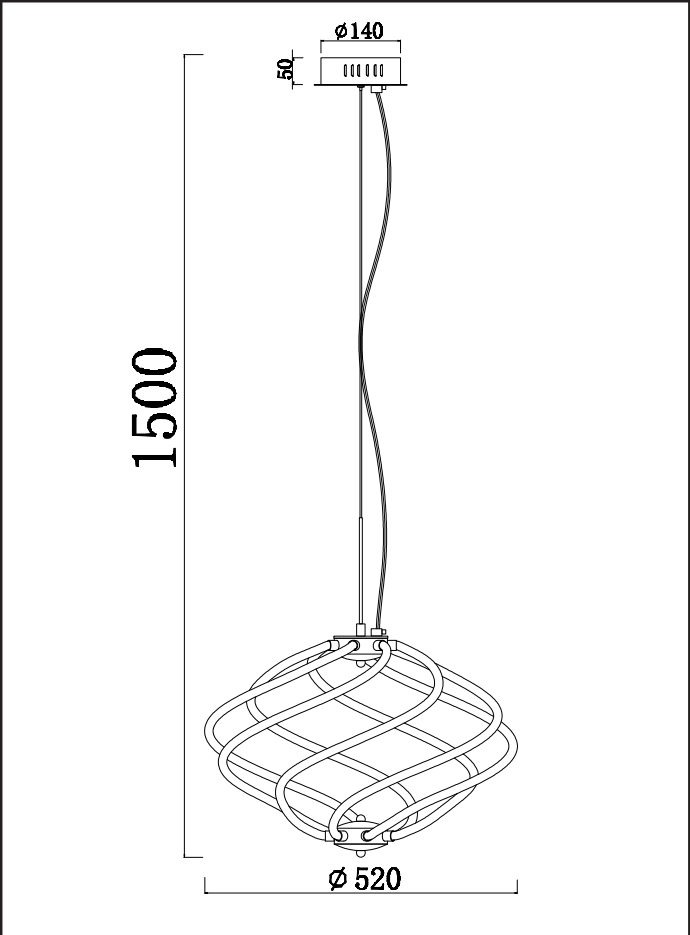

Instruction

Collection: Modern
Series: Venus
Model: MOD211-07-N
Ceiling

LED x 1
max 40w
2000 lumen

MAYTONI
DECORATIVE LIGHTING
www.maytoni.de