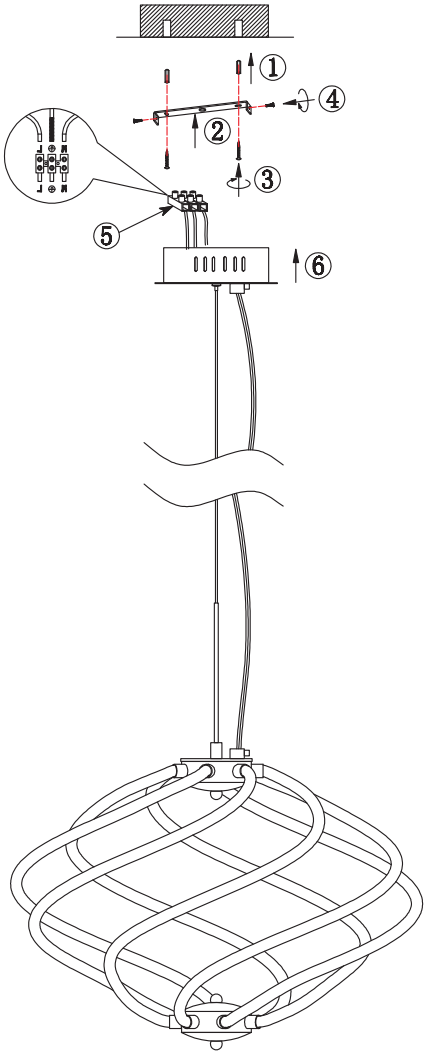

Instruction

Collection: Modern
Series: Venus
Model: MOD211-07-N
Ceiling

LED x 1
max 40w
2000 lumen

MAYTONI
DECORATIVE LIGHTING
www.maytoni.de