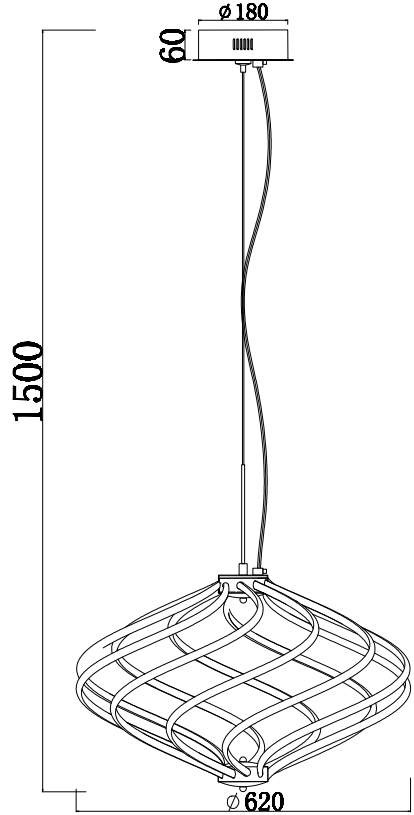

Instruction

Collection: Modern
Series: Venus
Model: MOD211-09-N
Ceiling

– Ceiling

LED x 1

max 66w
3300 lumen

MAYTONI
DECORATIVE LIGHTING

www.maytoni.de