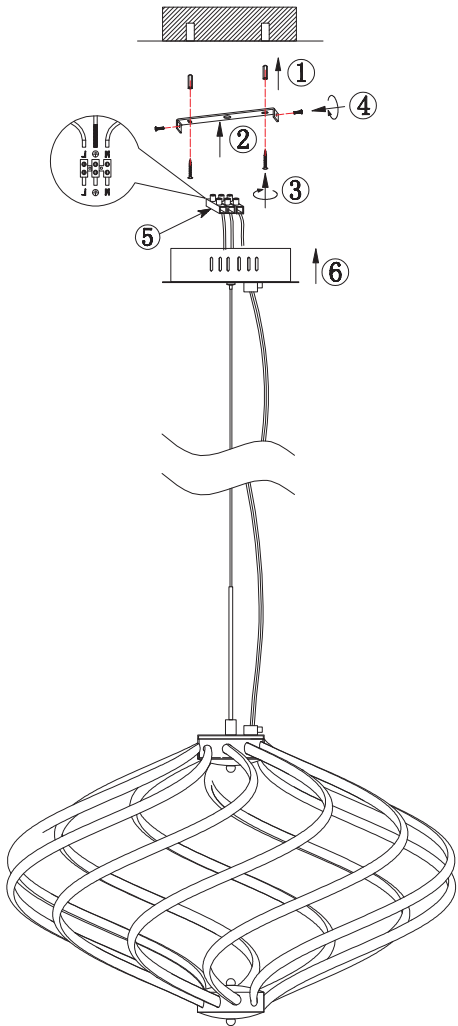

Instruction

Collection: Modern
Series: Venus
Model: MOD211-09-N
Ceiling

– Ceiling

LED x 1

max 66w
3300 lumen

MAYTONI
DECORATIVE LIGHTING

www.maytoni.de