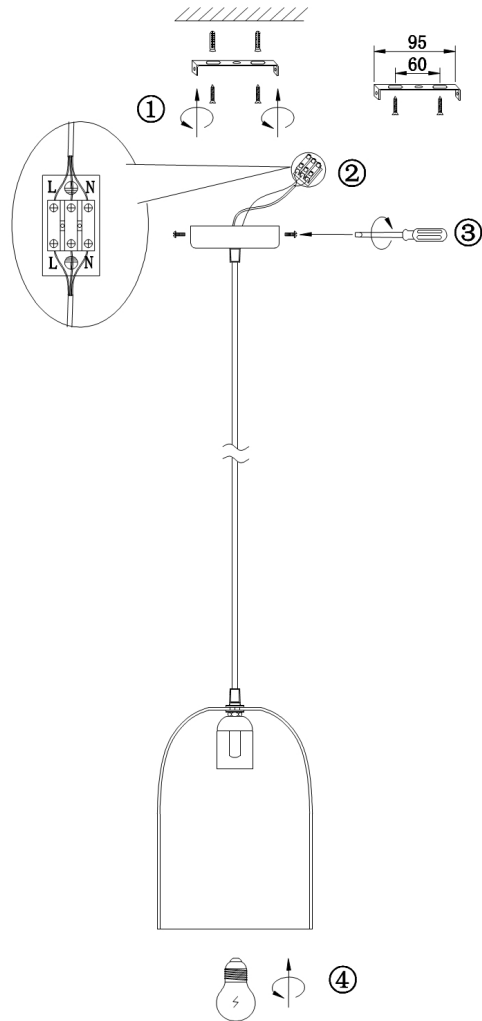

# Instruction

Collection: PENDANT  
Series: MONTANA  
Model: P531PL-01W  
Ceiling

- Ceiling

1 x E27 (60W)

**MAYTONI**  
DECORATIVE LIGHTING

[www.maytoni.de](http://www.maytoni.de)