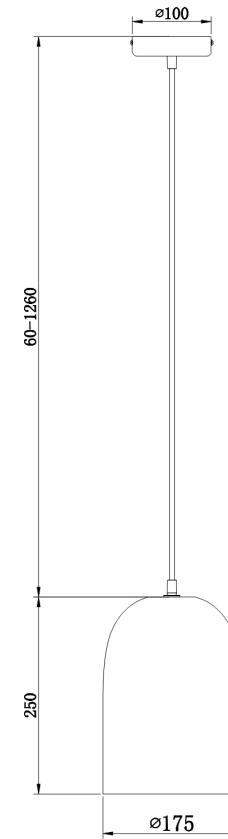

# Instruction

Collection: PENDANT  
Series: MONTANA  
Model: P531PL-01W  
Ceiling

- Ceiling

1 x E27 (60W)

**MAYTONI**  
DECORATIVE LIGHTING

[www.maytoni.de](http://www.maytoni.de)