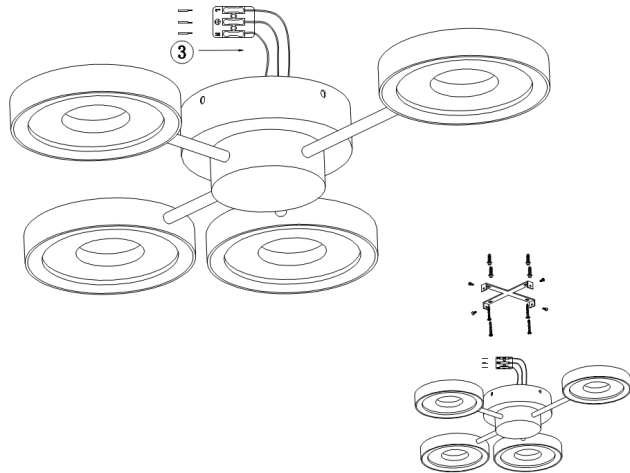

Instruction

Collection: MODERN
Series: APRILIA
Model: MOD809-CL-04-48-W
Ceiling

- Ceiling

max 48W
4600 LM

MAYTONI
DECORATIVE LIGHTING

www.maytoni.de