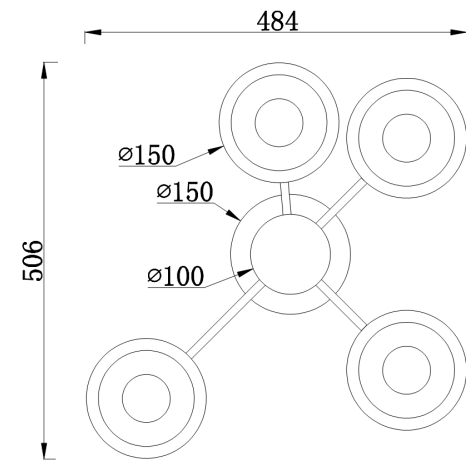

Instruction

Collection: MODERN
Series: APRILIA
Model: MOD809-CL-04-48-W
Ceiling

- Ceiling

max 48W
4600 LM

MAYTONI
DECORATIVE LIGHTING

www.maytoni.de