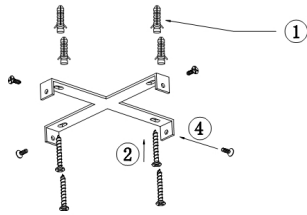

Instruction

Collection: MODERN
Series: APRILIA
Model: MOD809-CL-04-48-W
Ceiling

- Ceiling

max 48W
4600 LM

MAYTONI
DECORATIVE LIGHTING

www.maytoni.de