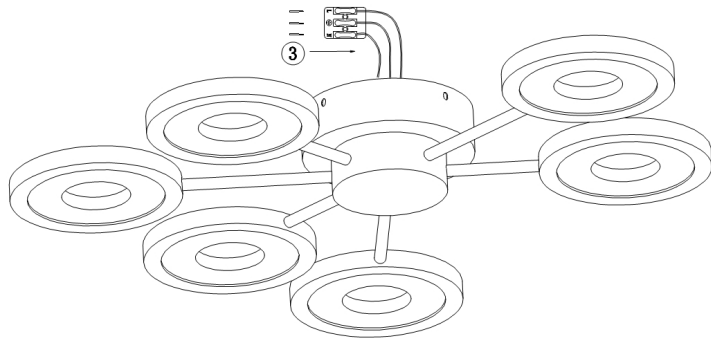

Instruction

Collection: MODERN
Series: APRILIA
Model: MOD809-CL-06-72-WB
Ceiling

- Ceiling

max 72W
6000 LM

MAYTONI
DECORATIVE LIGHTING

www.maytoni.de