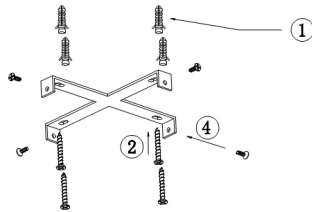

Instruction

Collection: MODERN
Series: APRILIA
Model: MOD809-CL-06-72-WB
Ceiling

- Ceiling

max 72W
6000 LM

MAYTONI
DECORATIVE LIGHTING

www.maytoni.de