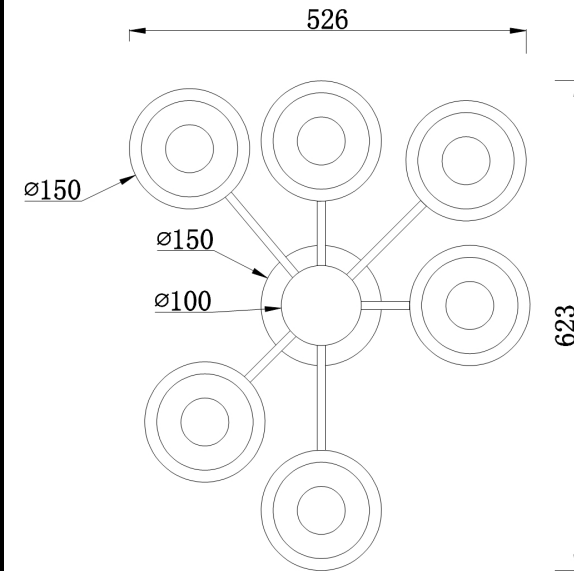

Instruction

Collection: MODERN
Series: APRILIA
Model: MOD809-CL-06-72-WB
Ceiling

- Ceiling

max 72W
6000 LM

MAYTONI
DECORATIVE LIGHTING

www.maytoni.de