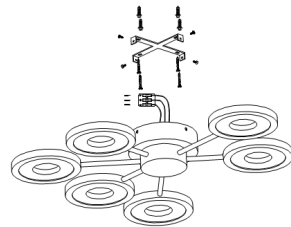

Instruction

Collection: MODERN
Series: APRILIA
Model: MOD809-CL-06-72-WB
Ceiling

- Ceiling

max 72W
6000 LM

MAYTONI
DECORATIVE LIGHTING

www.maytoni.de