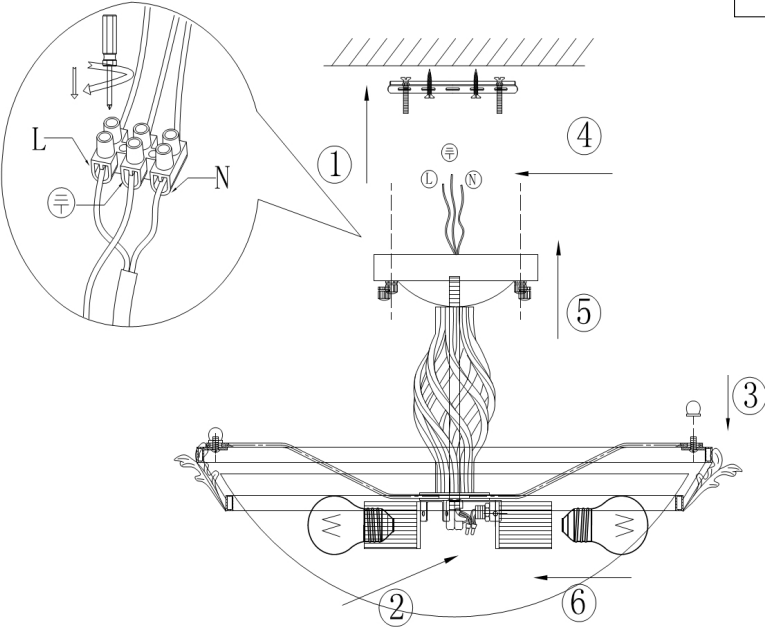

Instruction

Collection: CEILING & WALL
Series: COMBINARE
Model: C232-CL-03-R
Ceiling

- Ceiling

3 x E27 (60W)

MAYTONI
DECORATIVE LIGHTING

www.maytoni.de