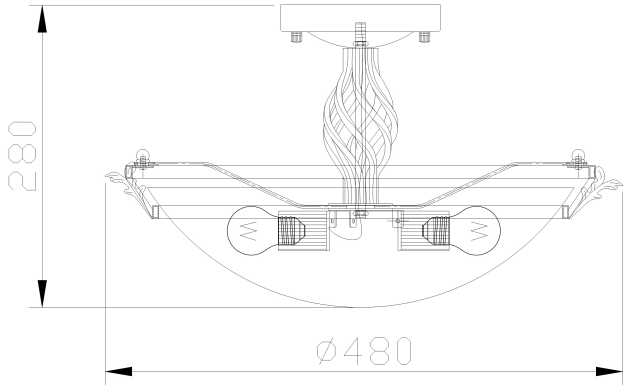

Instruction

Collection: CEILING & WALL
Series: COMBINARE
Model: C232-CL-03-R
Ceiling

- Ceiling

3 x E27 (60W)

MAYTONI
DECORATIVE LIGHTING

www.maytoni.de