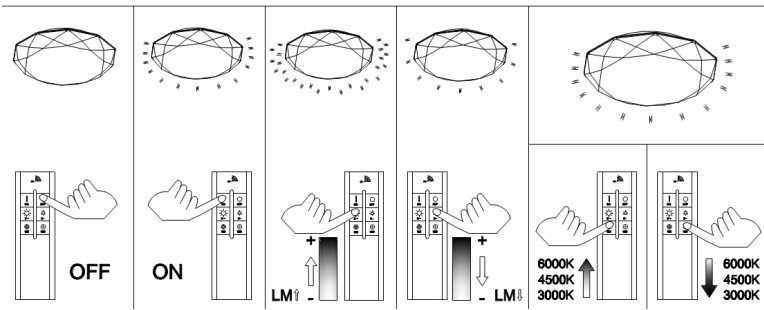

Instruction

Collection: MODERN
 Series: CRYSTALLIZE
 Model: MOD999-44-W
 Wall & ceiling

 - Wall & ceiling

	max 40W	MAYTONI DECORATIVE LIGHTING www.maytoni.de
	2800 LM	