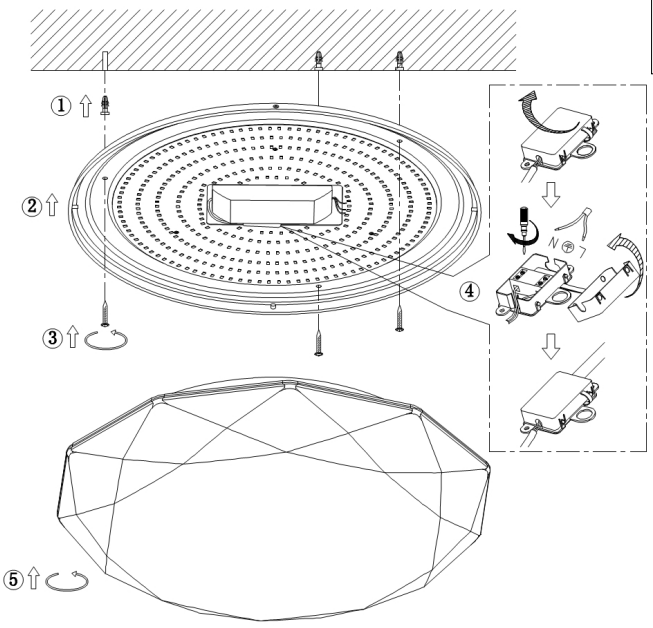

Instruction

Collection: MODERN
 Series: CRYSTALLIZE
 Model: MOD999-44-W
 Wall & ceiling

 - Wall & ceiling

	max 40W	MAYTONI DECORATIVE LIGHTING www.maytoni.de
	2800 LM	