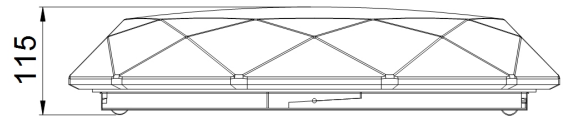

Instruction

Collection: MODERN
 Series: CRYSTALLIZE
 Model: MOD999-44-W
 Wall & ceiling

 - Wall & ceiling

	max 40W	MAYTONI DECORATIVE LIGHTING www.maytoni.de
	2800 LM	