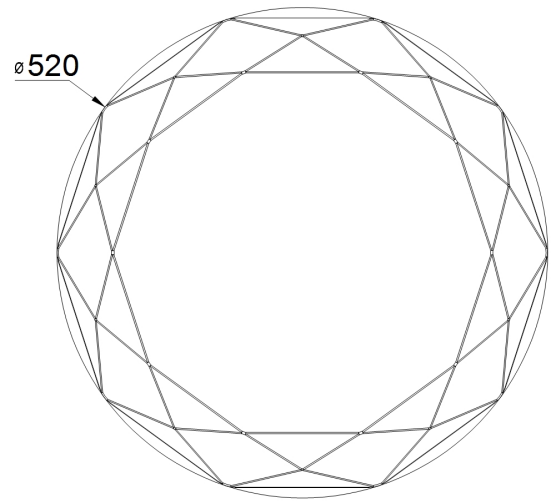

Instruction

Collection: MODERN
 Series: CRYSTALLIZE
 Model: MOD999-44-W
 Wall & ceiling

 - Wall & ceiling

	max 40W	MAYTONI DECORATIVE LIGHTING www.maytoni.de
	2800 LM	